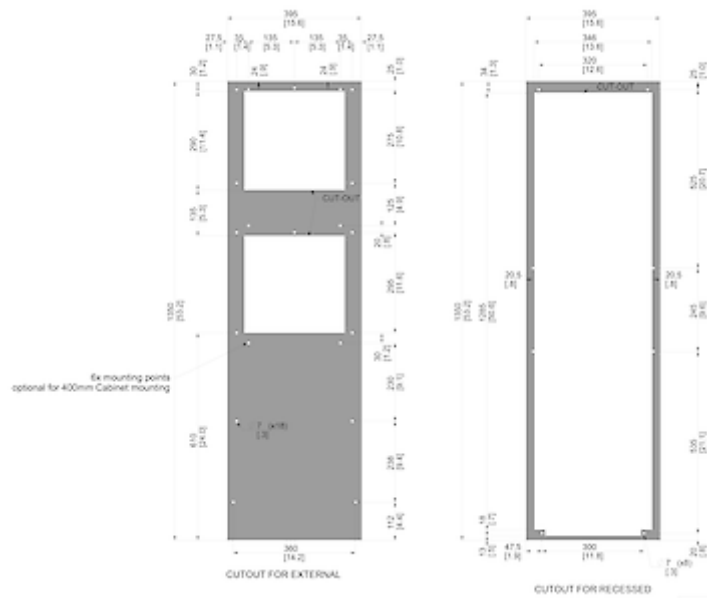

## Description

<b>Order Number:</b>	862504S62
<b>Brand Name:</b>	SLIMLINE VARIO
<b>Colour:</b>	RAL 7035
<b>Housing Material:</b>	Stainless steel AISI 304 (V2A)
<b>IP protection class to EN 60 529:</b>	IP 55
<b>Note:</b>	Variable cooling capacity 500 W - 2.55 kW With RS 485 interface
<b>SK notes:</b>	With cabinet heater With metal mesh filter
<b>Approvals:</b>	CE, RoHs

## Technical Data

<b>Cooling capacity L35L35 (EN14511-3):</b>	2550 W
<b>Cooling capacity L35L50 (EN14511-3):</b>	2160 W
<b>Compressor type:</b>	BLDC Rotary Piston
<b>Refrigerant / GWP:</b>	R134a / 1430
<b>Refrigerant charge:</b>	368 g / 13 oz.
<b>High / low Pressure:</b>	30 / 6 bar 435 / 88 psig
<b>Air flow volume (system / unimpeded):</b>	Ambient air circuit: 680 / 1200 m <sup>3</sup> /h Cabinet air circuit: 500 / 850 m <sup>3</sup> /h
<b>Operating Temperature Range:</b>	10°C - 60°C
<b>UL temperature range:</b>	10°C - 60°C
<b>Mounting:</b>	Wall mounted / Recessed
<b>Dimensions A x B x C (D+E):</b>	1,350 x 395 x 210 (55+155) mm
<b>Weight:</b>	45 kg
<b>Cut out dimensions:</b>	1315 x 365mm
<b>Voltage / Frequency:</b>	115-250 V ~ 50/60 Hz
<b>UL Voltage / Frequency:</b>	120-230V 60Hz
<b>Current L35L35:</b>	9.2 A / 4.6 A
<b>Starting current:</b>	16 A / 8 A
<b>Max. current:</b>	12.6 A / 6.3 A
<b>Nominal power L35L35:</b>	1.02 kW
<b>Max. power:</b>	1.42 kW
<b>Fuse:</b>	24 A (T) / 12 A (T)
<b>Short-circuit current rating:</b>	5 kA
<b>Rated current compressor:</b>	1.83 A
<b>Full load current fans:</b>	1.4 A
<b>Connection:</b>	5 pole terminal for signals 4 pole terminal for power 3 pole terminal block for RS 485 Modbus

**Cut Out Dimension:**

click image to enlarge

## Order Information

<b>Box dimensions</b>	1442 x 495 x 242 mm
<b>Gross weight</b>	50.5 Kg
<b>Taric code</b>	84158200