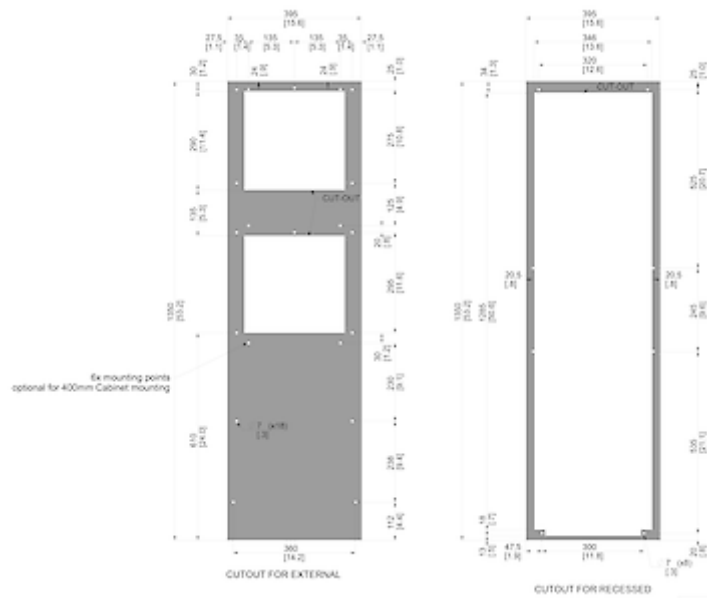

### Description

<b>Order Number:</b>	862504S62
<b>Brand Name:</b>	SLIMLINE VARIO
<b>Colour:</b>	RAL 7035
<b>Housing Material:</b>	Stainless steel AISI 304 (V2A)
<b>Ingress Protection:</b>	IP 55
<b>Note:</b>	Variable cooling capacity 500 W - 2.55 kW With RS 485 interface
<b>SK notes:</b>	With cabinet heater With metal mesh filter
<b>Approvals:</b>	CE, RoHs

## Technical Data

<b>Cooling capacity L35L35 (EN14511-3):</b>	2550 W
<b>Cooling capacity L35L50 (EN14511-3):</b>	2160 W
<b>Compressor type:</b>	BLDC Rotary Piston
<b>Refrigerant / GWP:</b>	R134a / 1430
<b>Refrigerant charge:</b>	368 g / 13 oz.
<b>High / low Pressure:</b>	30 / 6 bar 435 / 88 psig
<b>Operating Temperature Range:</b>	10°C - 60°C
<b>UL temperature range:</b>	10°C - 60°C
<b>Air flow volume (system / unimpeded):</b>	Ambient air circuit: 680 / 1200 m <sup>3</sup> /h Cabinet air circuit: 500 / 850 m <sup>3</sup> /h
<b>Mounting:</b>	Wall mounted / Recessed
<b>Dimensions A x B x C (D+E):</b>	1,350 x 395 x 210 (55+155) mm
<b>Weight:</b>	45 kg
<b>Cut out dimensions:</b>	1315 x 365mm
<b>Voltage / Frequency:</b>	115-250 V ~ 50/60 Hz
<b>UL Voltage / Frequency:</b>	120-230V 60Hz
<b>Current L35L35:</b>	9.2 A / 4.6 A
<b>Starting current:</b>	16 A / 8 A
<b>Max. current:</b>	12.6 A / 6.3 A
<b>Nominal power L35L35:</b>	1.02 kW
<b>Max. power:</b>	1.42 kW
<b>Fuse:</b>	24 A (T) / 12 A (T)
<b>Short-circuit current rating:</b>	5 kA
<b>Rated current compressor:</b>	1.83 A
<b>Full load current fans:</b>	1.4 A
<b>Connection:</b>	5 pole terminal for signals 4 pole terminal for power 3 pole terminal block for RS 485 Modbus

**Cut Out Dimension:**

click image to enlarge

## Order Information

<b>Box dimensions</b>	1442 x 495 x 242 mm
<b>Gross weight</b>	50.5 Kg
<b>Taric code</b>	84158200