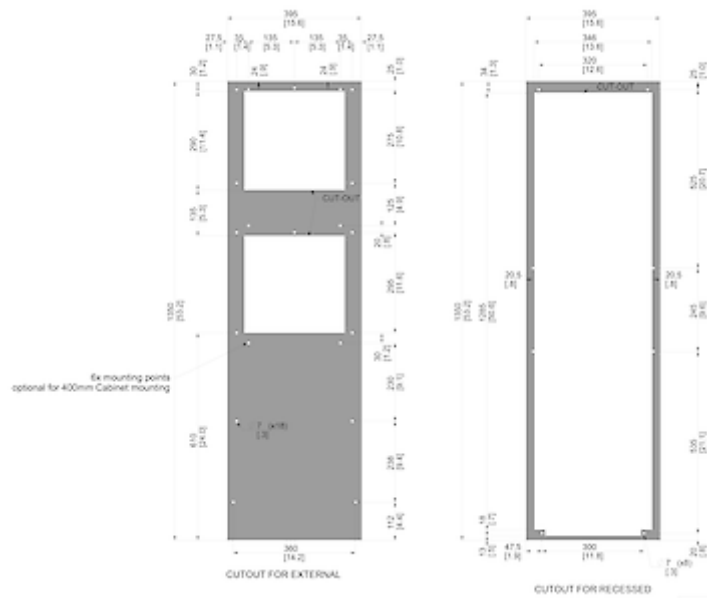

### Description

<b>Order Number:</b>	862504S62
<b>Brand Name:</b>	SLIMLINE VARIO
<b>Colour:</b>	RAL 7035
<b>Housing Material:</b>	Stainless steel AISI 304 (V2A)
<b>Ingress Protection:</b>	IP 55
<b>Note:</b>	Variable cooling capacity 500 W - 2.55 kW With RS 485 interface
<b>SK notes:</b>	With cabinet heater With metal mesh filter
<b>Approvals:</b>	CE, RoHs

## Technical Data

<b>Cooling capacity L35L35 (EN14511-3):</b>	2550 W
<b>Cooling capacity L35L50 (EN14511-3):</b>	2160 W
<b>Compressor type:</b>	BLDC Rotary Piston
<b>Refrigerant / GWP:</b>	R134a / 1430
<b>Refrigerant charge:</b>	368 g / 13 oz.
<b>High / low Pressure:</b>	30 / 6 bar 435 / 88 psig
<b>Operating Temperature Range:</b>	10°C - 60°C
<b>UL temperature range:</b>	10°C - 60°C
<b>Air flow volume (system / unimpeded):</b>	Ambient air circuit: 680 / 1200 m <sup>3</sup> /h Cabinet air circuit: 500 / 850 m <sup>3</sup> /h
<b>Mounting:</b>	Wall mounted / Recessed
<b>Dimensions A x B x C (D+E):</b>	1,350 x 395 x 210 (55+155) mm
<b>Weight:</b>	45 kg
<b>Cut out dimensions:</b>	1315 x 365mm
<b>Voltage / Frequency:</b>	115-250 V ~ 50/60 Hz
<b>UL Voltage / Frequency:</b>	120-230V 60Hz
<b>Current L35L35:</b>	9.2 A / 4.6 A
<b>Starting current:</b>	16 A / 8 A
<b>Max. current:</b>	12.6 A / 6.3 A
<b>Nominal power L35L35:</b>	1.02 kW
<b>Max. power:</b>	1.42 kW
<b>Fuse:</b>	24 A (T) / 12 A (T)
<b>Short-circuit current rating:</b>	5 kA
<b>Rated current compressor:</b>	1.83 A
<b>Full load current fans:</b>	1.4 A
<b>Connection:</b>	5 pole terminal for signals 4 pole terminal for power 3 pole terminal block for RS 485 Modbus

**Cut Out Dimension:**

[click image to enlarge](#)

## Order Information

<b>Box dimensions</b>	1442 x 495 x 242 mm
<b>Gross weight</b>	50.5 Kg
<b>Taric code</b>	84158200