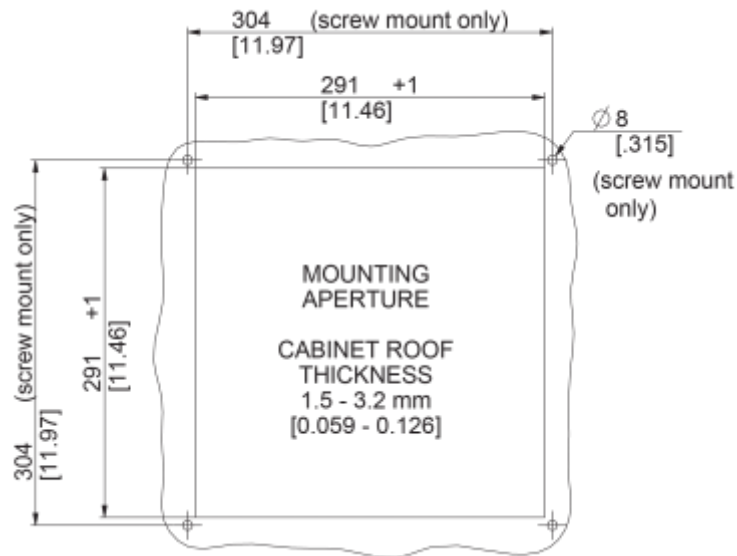

Roof Fan

Description

Order Number:	6085A3000
Brand Name:	SOLIFLEX
Colour:	RAL 7035
Housing Material:	Mild steel, powder coated
Ingress Protection:	IP 54, Type 1, 12
Approvals:	CE, cURus

Technical Data

Operating Temperature Range:	-10°C - 55°C
Air flow unimpeded:	630 m ³ /h
Static pressure:	470 Pa
Mounting:	top mounted
Dimensions A x B x C (D+E):	147 x 457 x 457 mm
Weight:	6.4 kg
Cut out dimensions:	291 x 291 mm
Voltage / Frequency:	115 V ~ 60 Hz
Rated current:	0.9 A
Power consumption:	108 W
Degree of separation:	85% - DIN 24185
Filter class:	G3 (Aluminium optional)
Noise level:	70 dB(A)
Connection:	4 pole connector

Cut Out Dimension:

click image to enlarge

Order Information

Taric code

84145915
