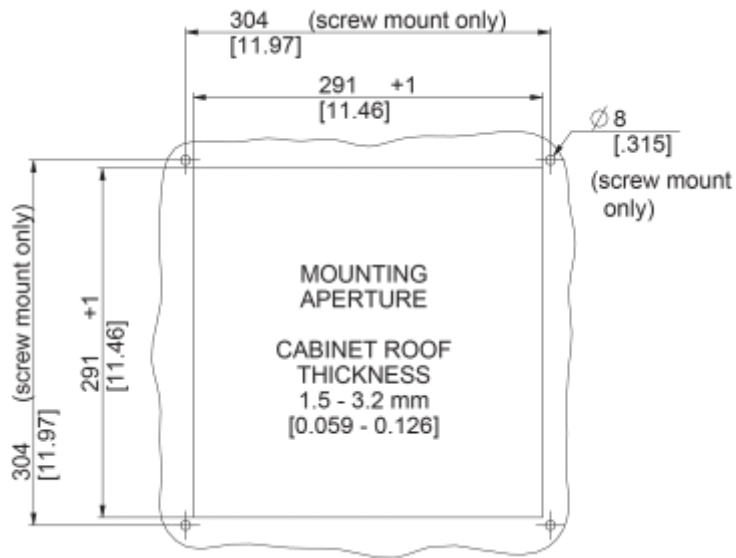

Roof Fan

Description

Order Number:	6995A4000
Brand Name:	SOLIFLEX
Colour:	RAL 7035
Housing Material:	Mild steel, powder coated
Ingress Protection:	IP 54, Type 1, 12
Approvals:	CE

Technical Data

Operating Temperature Range:	-10°C - 50°C
Air flow unimpeded:	1400 m ³ /h
Static pressure:	680 Pa
Mounting:	top mounted
Dimensions A x B x C (D+E):	147 x 457 x 457 mm
Weight:	7.8 kg
Cut out dimensions:	291 x 291 mm
Voltage / Frequency:	230 V ~ 50/60 Hz
Rated current:	0.96 / 1.51 A
Power consumption:	220 / 348 W
Degree of separation:	85% - DIN 24185
Filter class:	Aluminium filter
Noise level:	82 dB(A)
Connection:	4 pole connector

Cut Out Dimension:

click image to enlarge

Order Information

Taric code

84145915
