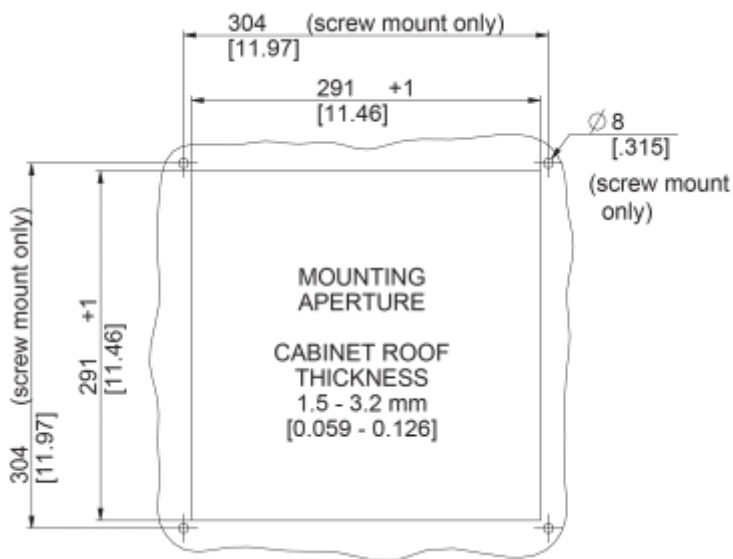

## Technical Data

<b>Air flow unimpeded IP 54:</b>	1400 m <sup>3</sup> /h
<b>Operating Temperature Range:</b>	-10°C - 50°C
<b>Static pressure:</b>	680 Pa
<b>Mounting:</b>	top mounted
<b>Dimensions A x B x C (D+E):</b>	147 x 457 x 457 mm
<b>Weight:</b>	7.8 kg
<b>Cut out dimensions:</b>	291 x 291 mm
<b>Voltage / Frequency:</b>	230 V ~ 50/60 Hz
<b>Rated current:</b>	0.96 / 1.51 A
<b>Power consumption:</b>	220 / 348 W
<b>Degree of separation IP 54:</b>	85% - DIN 24185
<b>Filter class (ISO 16890):</b>	Aluminium filter
<b>Noise level:</b>	82 dB(A)
<b>Connection:</b>	4 pole connector

**Cut Out Dimension:**

click image to enlarge