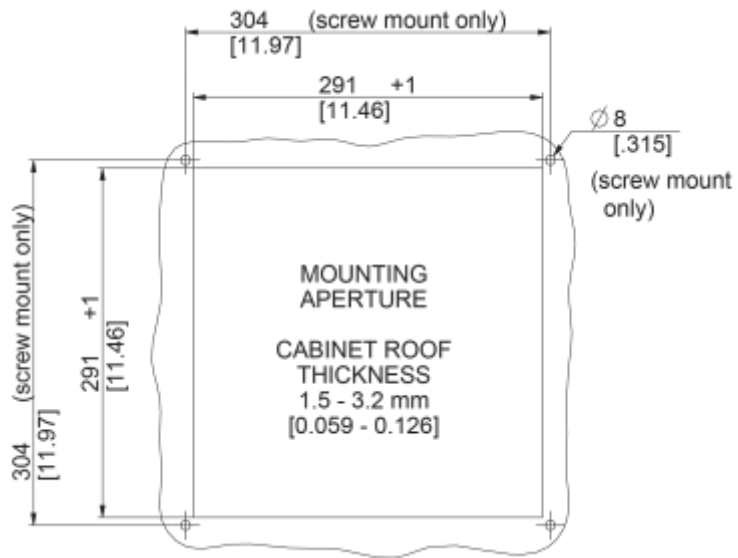

Roof Fan

Description

Order Number:	6995A4000
Brand Name:	SOLIFLEX
Colour:	RAL 7035
Housing Material:	Mild steel, powder coated
Ingress Protection:	IP 54, Type 1, 12
Approvals:	CE

Technical Data

Operating Temperature Range:	-10°C - 50°C
Air flow unimpeded:	1400 m ³ /h
Static pressure:	680 Pa
Mounting:	top mounted
Dimensions A x B x C (D+E):	147 x 457 x 457 mm
Weight:	7.8 kg
Cut out dimensions:	291 x 291 mm
Voltage / Frequency:	230 V ~ 50/60 Hz
Rated current:	0.96 / 1.51 A
Power consumption:	220 / 348 W
Degree of separation:	85% - DIN 24185
Filter class:	Aluminium filter
Noise level:	82 dB(A)
Connection:	4 pole connector

Please click on the graphics to download.

More CAD drawings can be found under [Product Download](#).

> [Overview Product Group SOLIFLEX - Filter fans & exhaust filters](#)

Performance graph:

click image to enlarge

Cut Out Dimension:

click image to enlarge

Order Information

Taric code

84145915
