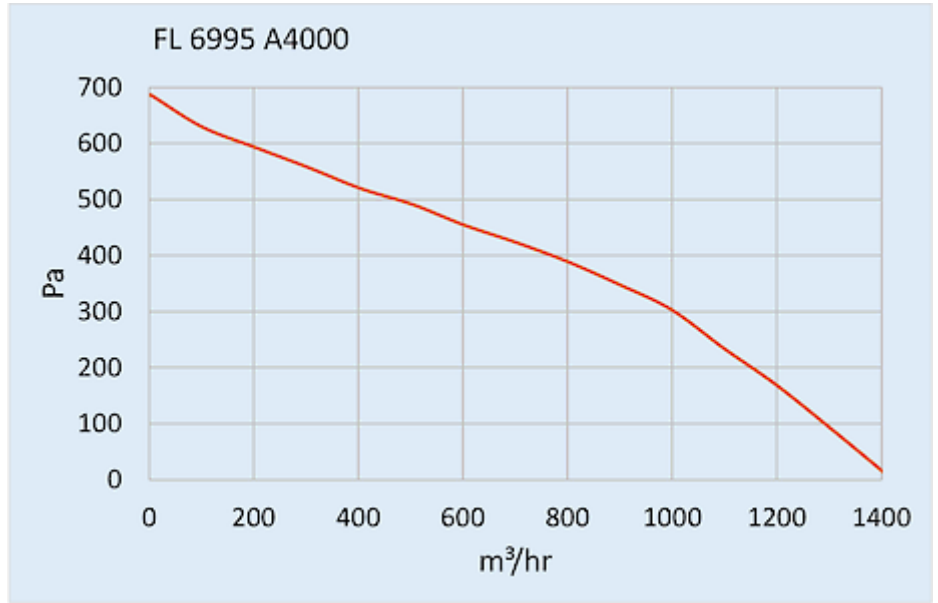

Performance graph: