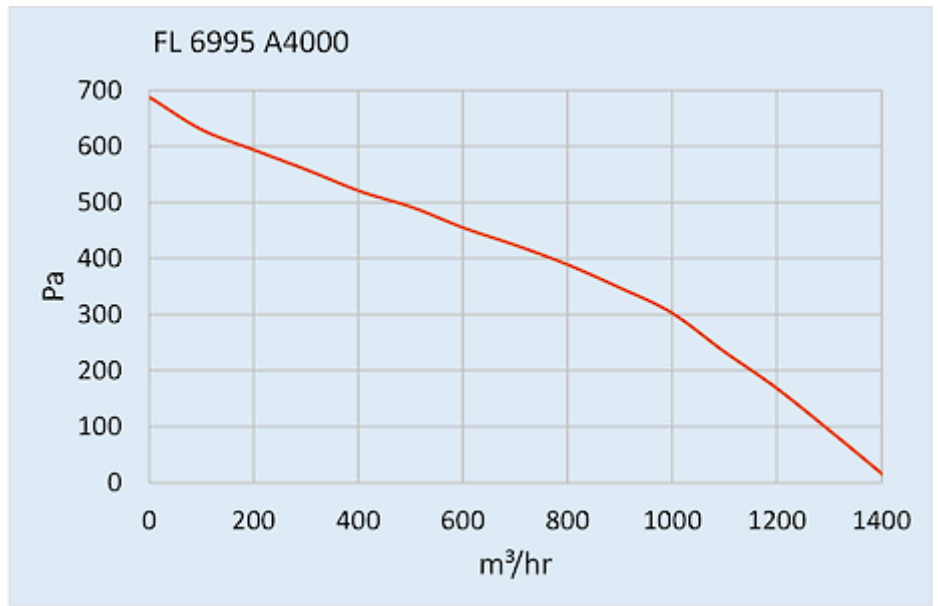

Performance graph: