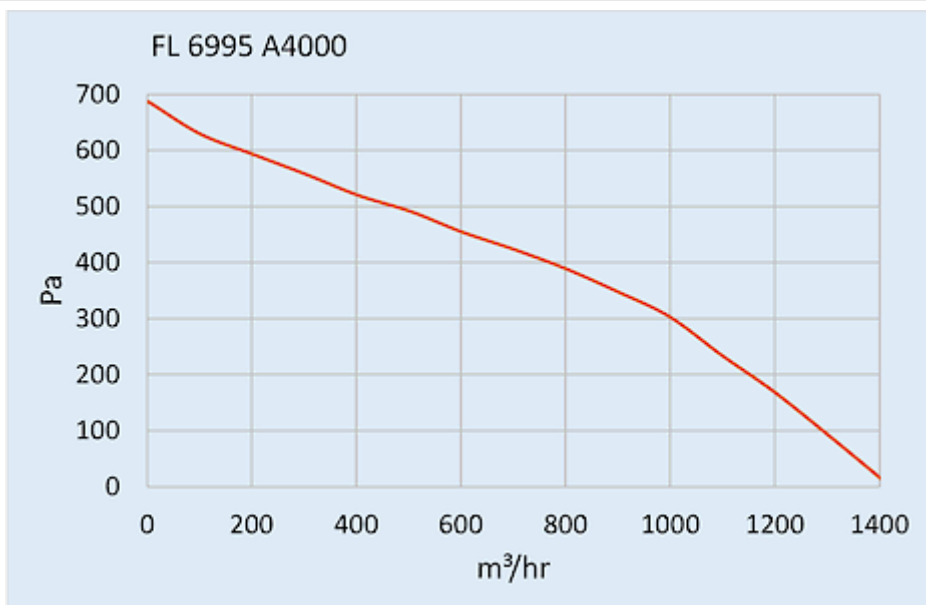

Performance graph: