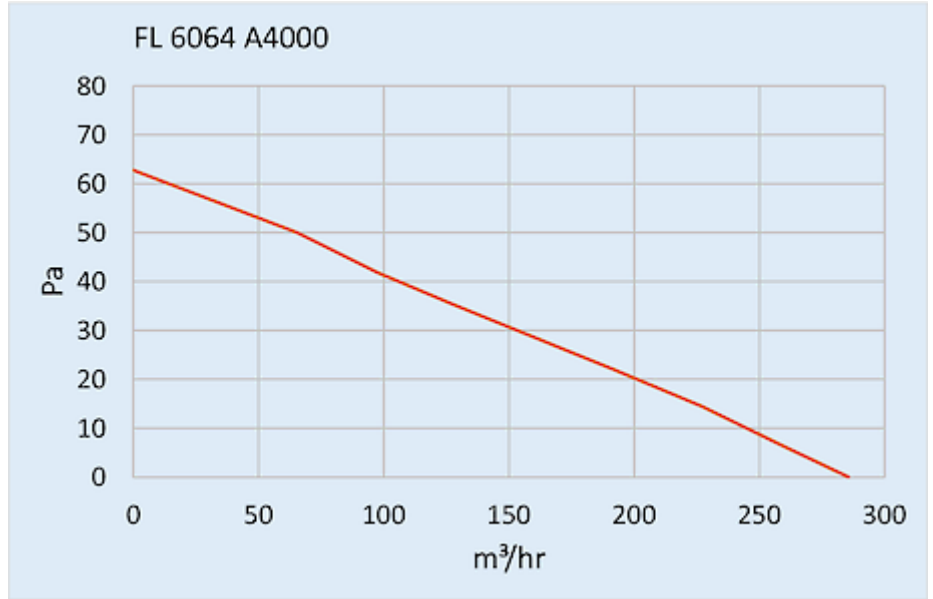

Performance graph: