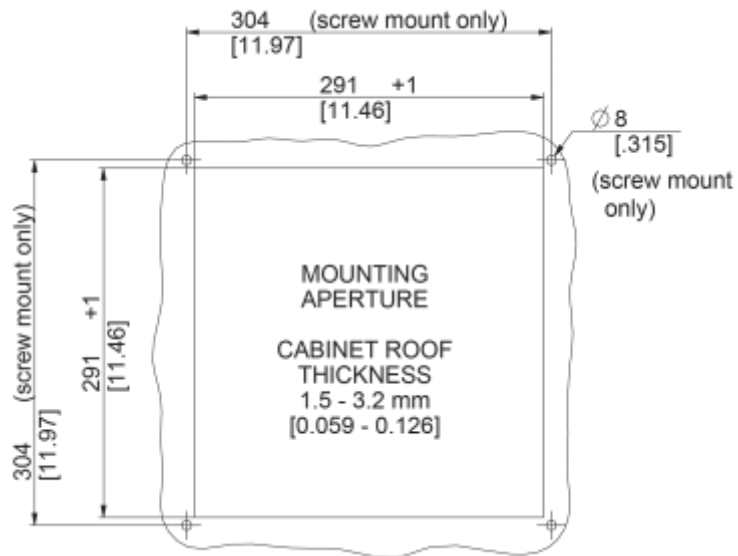

## Technical Data

<b>Air flow volume (system / unimpeded):</b>	320 m <sup>3</sup> /h
<b>Air flow unimpeded IP 54:</b>	275 m <sup>3</sup> /h
<b>Operating Temperature Range:</b>	-10°C - 55°C
<b>Static pressure:</b>	79 Pa
<b>Mounting:</b>	top mounted
<b>Dimensions A x B x C (D+E):</b>	147 x 457 x 457 mm
<b>Weight:</b>	5.8 kg
<b>Cut out dimensions:</b>	291 x 291 mm
<b>Voltage / Frequency:</b>	24 V DC
<b>Rated current:</b>	0.84 A
<b>Power consumption:</b>	20 W
<b>Degree of separation IP 54:</b>	85% - DIN 24185
<b>Filter class (ISO 16890):</b>	G3 (Aluminium optional)
<b>Noise level:</b>	51 dB(A)
<b>Connection:</b>	4 pole connector (provided)

**Cut Out Dimension:**

click image to enlarge