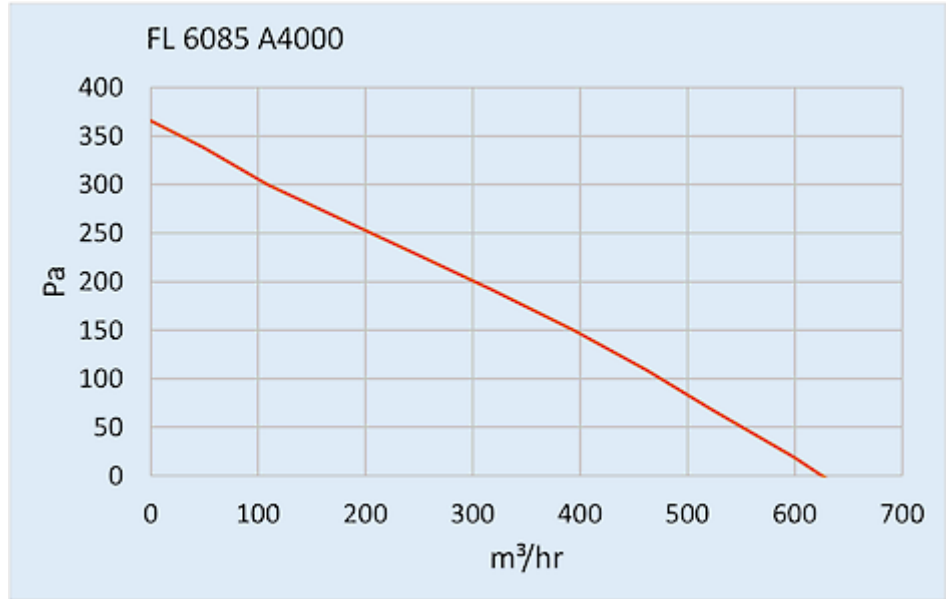

Performance graph: