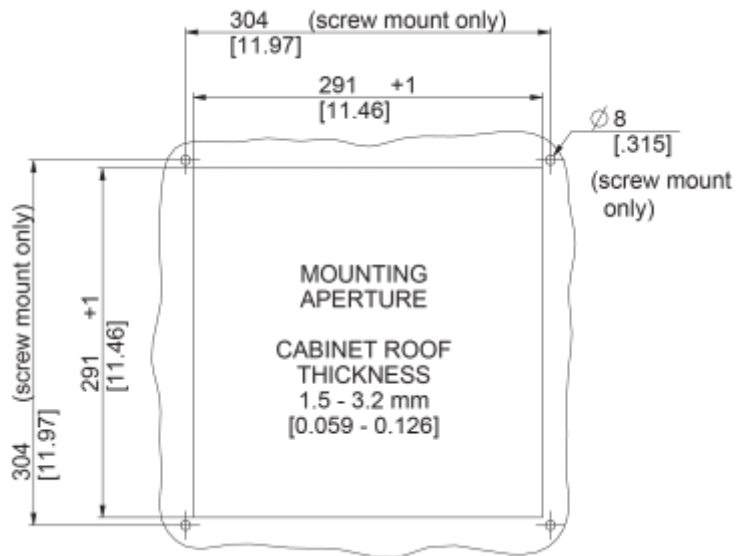

## Technical Data

<b>Operating Temperature Range:</b>	-10°C - 55°C
<b>Air flow unimpeded:</b>	970 m <sup>3</sup> /h
<b>Static pressure:</b>	750 Pa
<b>Mounting:</b>	top mounted
<b>Dimensions A x B x C (D+E):</b>	147 x 457 x 457 mm
<b>Weight:</b>	7 kg
<b>Cut out dimensions:</b>	291 x 291 mm
<b>Voltage / Frequency:</b>	115 V ~ 60 Hz
<b>Rated current:</b>	1.9 A
<b>Power consumption:</b>	225 W
<b>Degree of separation:</b>	85% - DIN 24185
<b>Filter class:</b>	G3 (Aluminium optional)
<b>Noise level:</b>	76 dB(A)
<b>Connection:</b>	4 pole connector

**Cut Out Dimension:**

click image to enlarge