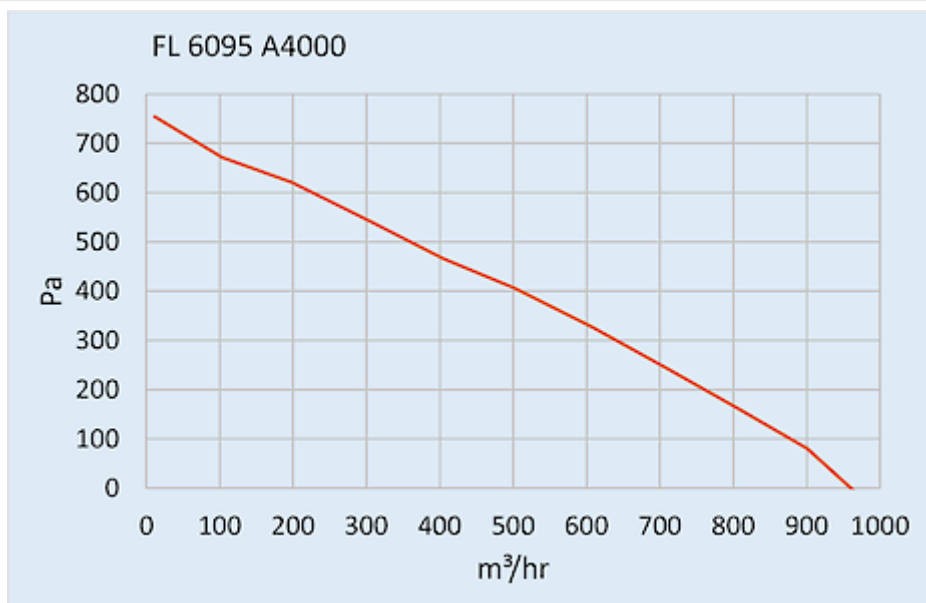

Performance graph: