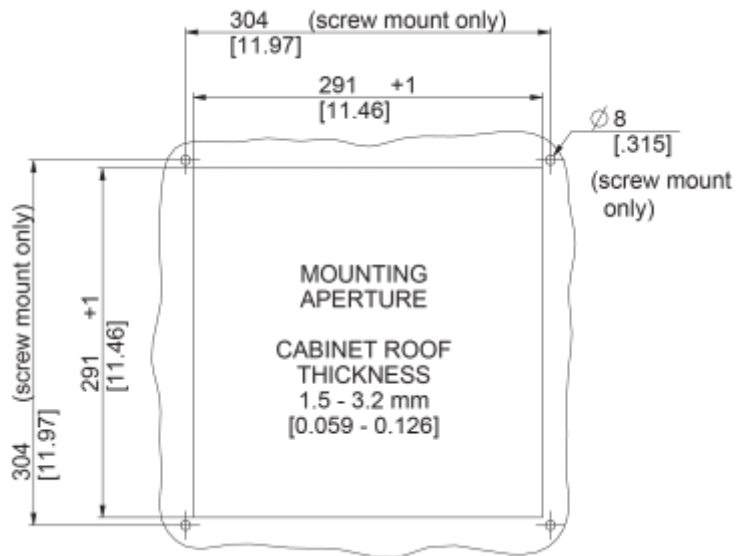

## Technical Data

<b>Air flow unimpeded IP 54:</b>	970 m <sup>3</sup> /h
<b>Operating Temperature Range:</b>	-10°C - 55°C
<b>Static pressure:</b>	750 Pa
<b>Mounting:</b>	top mounted
<b>Dimensions A x B x C (D+E):</b>	147 x 457 x 457 mm
<b>Weight:</b>	7 kg
<b>Cut out dimensions:</b>	291 x 291 mm
<b>Voltage / Frequency:</b>	115 V ~ 60 Hz
<b>Rated current:</b>	1.9 A
<b>Power consumption:</b>	225 W
<b>Degree of separation IP 54:</b>	85% - DIN 24185
<b>Filter class (ISO 16890):</b>	G3 (Aluminium optional)
<b>Noise level:</b>	76 dB(A)
<b>Connection:</b>	4 pole connector

**Cut Out Dimension:**

[click image to enlarge](#)