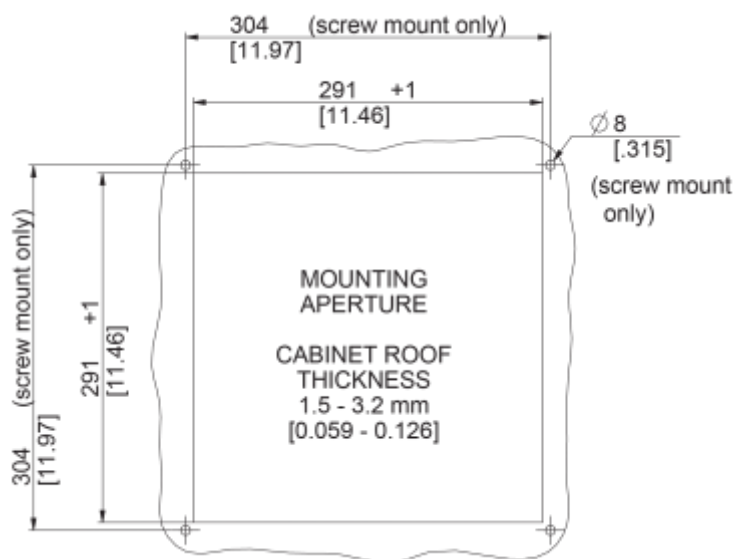

## Technical Data

<b>Air flow unimpeded IP 54:</b>	970 m <sup>3</sup> /h
<b>Operating Temperature Range:</b>	-10°C - 55°C
<b>Static pressure:</b>	750 Pa
<b>Mounting:</b>	top mounted
<b>Dimensions A x B x C (D+E):</b>	147 x 457 x 457 mm
<b>Weight:</b>	7 kg
<b>Cut out dimensions:</b>	291 x 291 mm
<b>Voltage / Frequency:</b>	115 V ~ 60 Hz
<b>Rated current:</b>	1.9 A
<b>Power consumption:</b>	225 W
<b>Degree of separation IP 54:</b>	85% - DIN 24185
<b>Filter class (ISO 16890):</b>	G3 (Aluminium optional)
<b>Noise level:</b>	76 dB(A)
<b>Connection:</b>	4 pole connector

**Cut Out Dimension:**

click image to enlarge