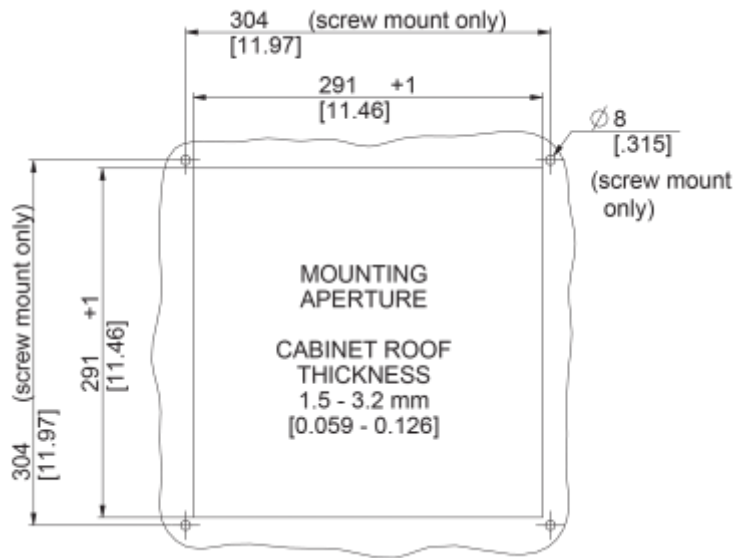

## Technical Data

|                                     |                         |
|-------------------------------------|-------------------------|
| <b>Operating Temperature Range:</b> | -10°C - 55°C            |
| <b>Air flow unimpeded:</b>          | 970 m <sup>3</sup> /h   |
| <b>Static pressure:</b>             | 750 Pa                  |
| <b>Mounting:</b>                    | top mounted             |
| <b>Dimensions A x B x C (D+E):</b>  | 147 x 457 x 457 mm      |
| <b>Weight:</b>                      | 7 kg                    |
| <b>Cut out dimensions:</b>          | 291 x 291 mm            |
| <b>Voltage / Frequency:</b>         | 115 V ~ 60 Hz           |
| <b>Rated current:</b>               | 1.9 A                   |
| <b>Power consumption:</b>           | 225 W                   |
| <b>Degree of separation:</b>        | 85% - DIN 24185         |
| <b>Filter class:</b>                | G3 (Aluminium optional) |
| <b>Noise level:</b>                 | 76 dB(A)                |
| <b>Connection:</b>                  | 4 pole connector        |

**Cut Out Dimension:**

click image to enlarge