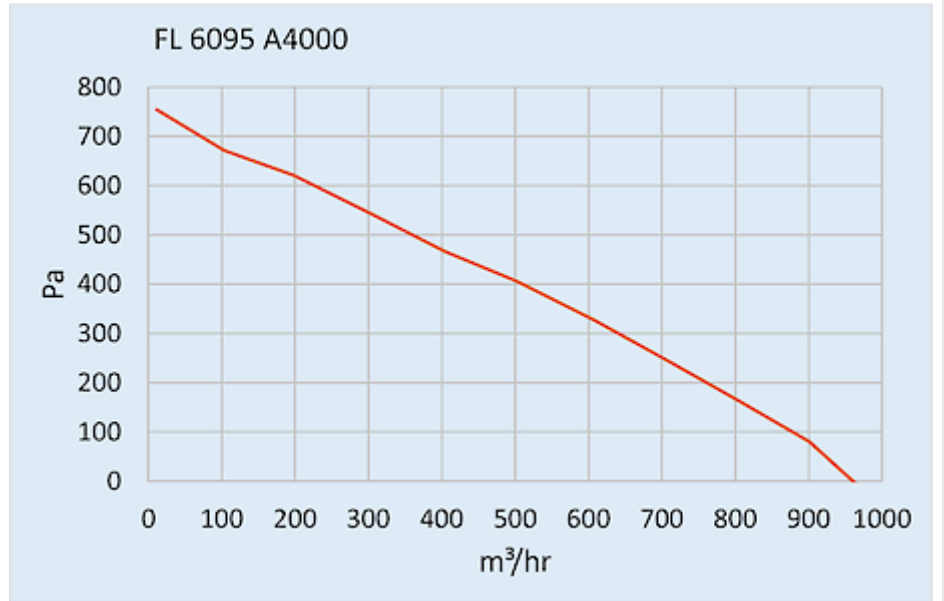

Performance graph: