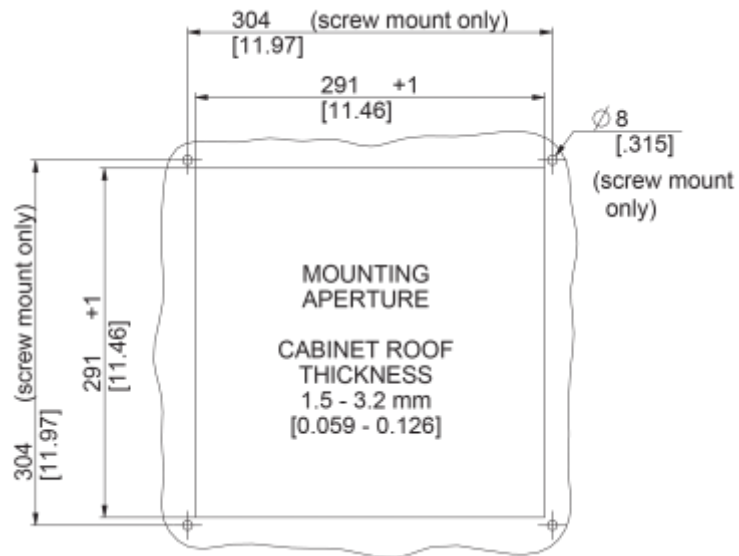

Cut Out Dimension: