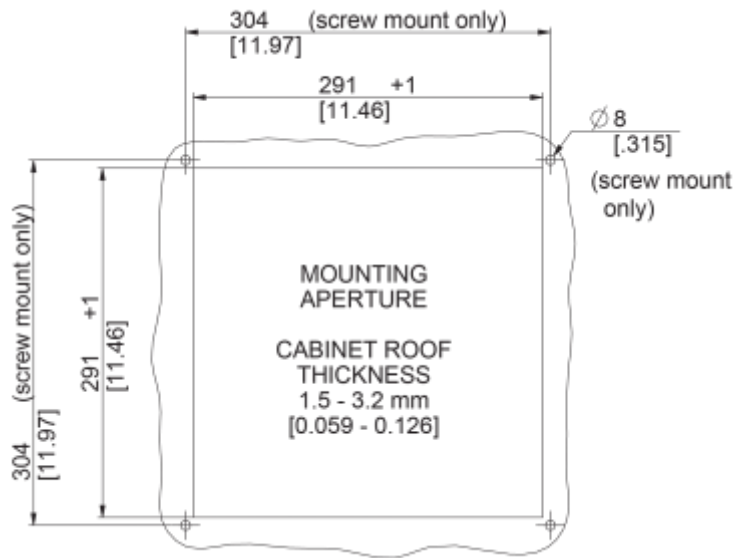

## Technical Data

<b>Air flow unimpeded IP 54:</b>	1400 m <sup>3</sup> /h
<b>Operating Temperature Range:</b>	-10°C - 50°C
<b>Static pressure:</b>	850 Pa
<b>Mounting:</b>	top mounted
<b>Dimensions A x B x C (D+E):</b>	147 x 457 x 457 mm
<b>Weight:</b>	7.8 kg
<b>Cut out dimensions:</b>	291 x 291 mm
<b>Voltage / Frequency:</b>	120 V ~ 60 Hz
<b>Rated current:</b>	2.67 A
<b>Power consumption:</b>	320 W
<b>Degree of separation IP 54:</b>	85% - DIN 24185
<b>Filter class (ISO 16890):</b>	Aluminium filter
<b>Noise level:</b>	82 dB(A)
<b>Connection:</b>	4 pole connector

**Cut Out Dimension:**

click image to enlarge