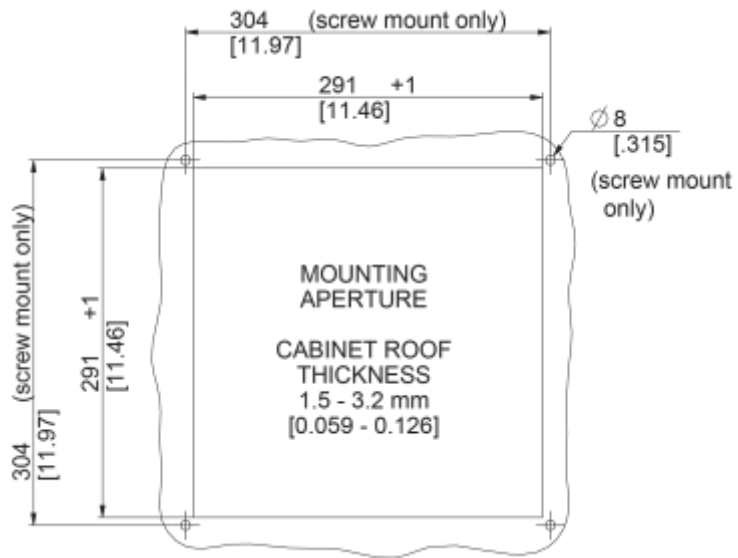

Cut Out Dimension: