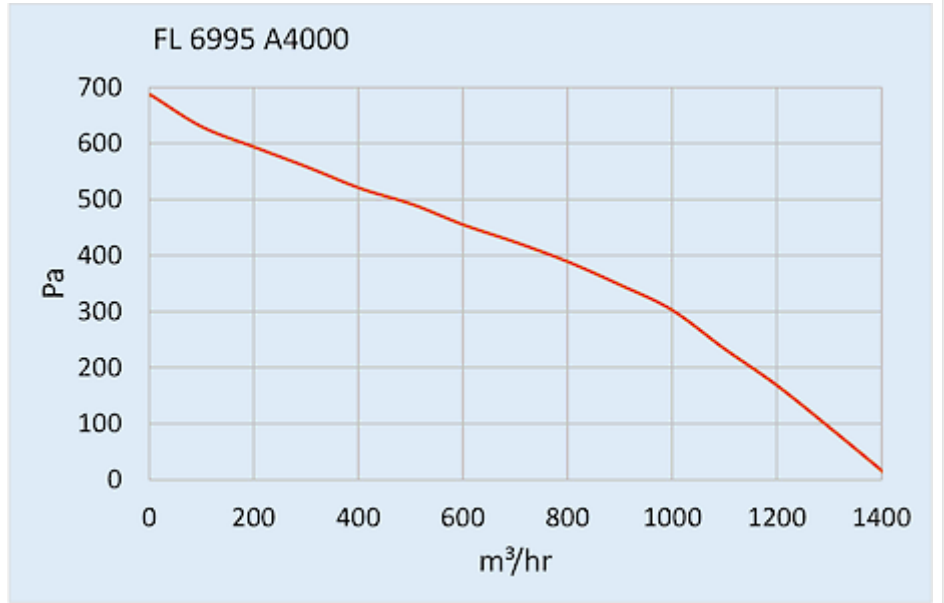

Performance graph: