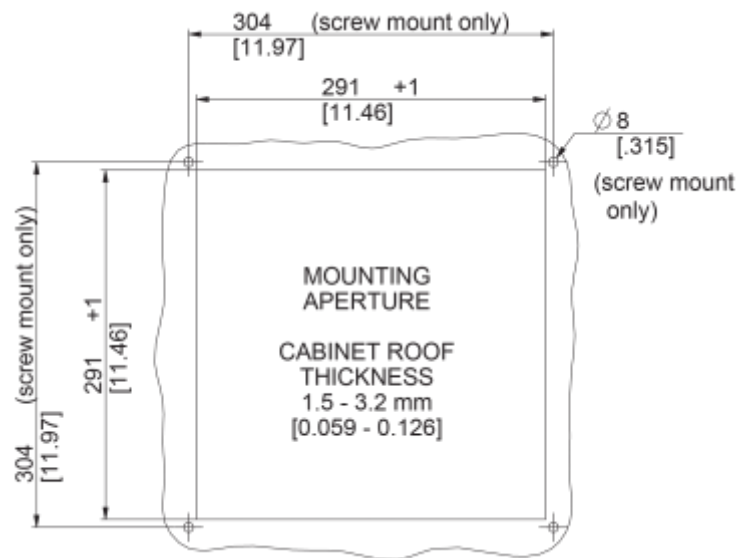

## Technical Data

<b>Operating Temperature Range:</b>	-10°C - 50°C
<b>Air flow unimpeded:</b>	1400 m <sup>3</sup> /h
<b>Static pressure:</b>	660 Pa
<b>Mounting:</b>	top mounted
<b>Dimensions A x B x C (D+E):</b>	147 x 457 x 457 mm
<b>Weight:</b>	8.3 kg
<b>Cut out dimensions:</b>	291 x 291 mm
<b>Voltage / Frequency:</b>	400/460 V - 50/60 Hz 3~
<b>Rated current:</b>	0.58 / 0.80 A
<b>Power consumption:</b>	230 / 370 W
<b>Degree of separation:</b>	85% - DIN 24185
<b>Filter class:</b>	Aluminium filter
<b>Noise level:</b>	82 dB(A)
<b>Connection:</b>	4 pole connector

click image to enlarge

**Cut Out Dimension:**

click image to enlarge