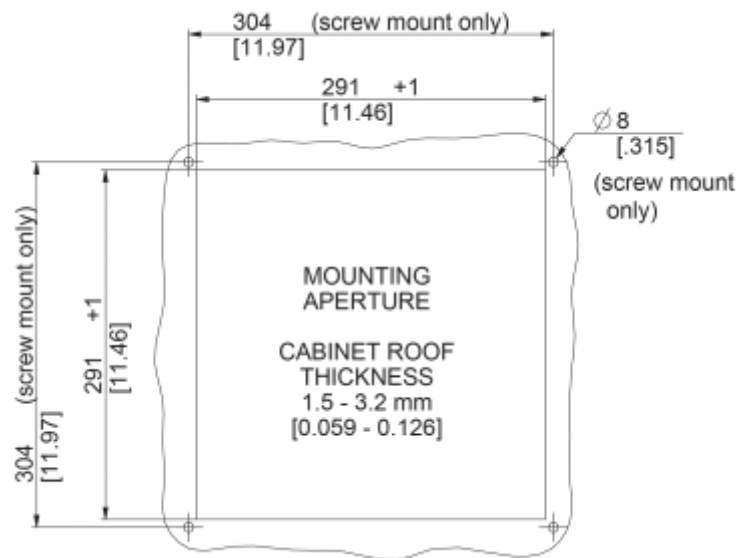

Cut Out Dimension: