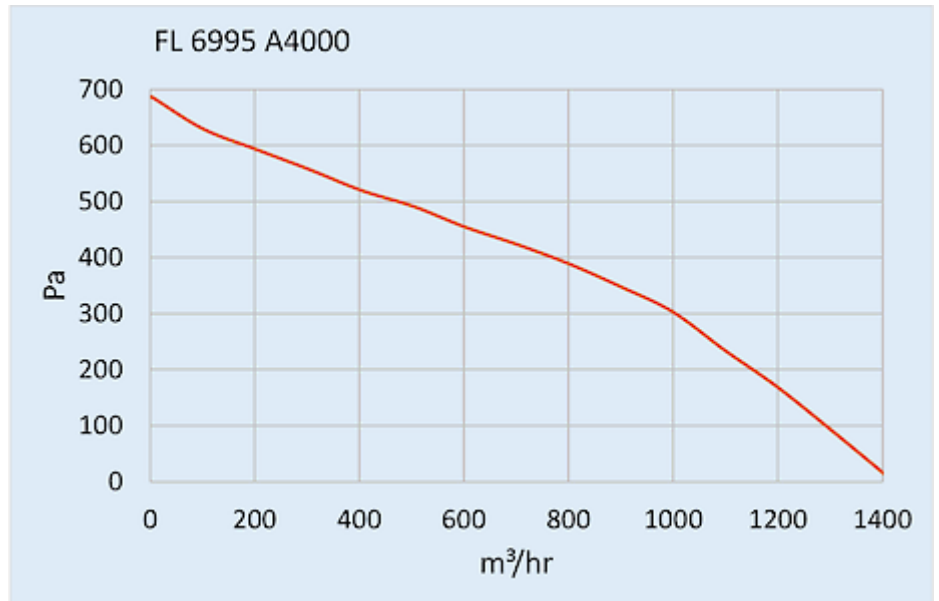

Performance graph: