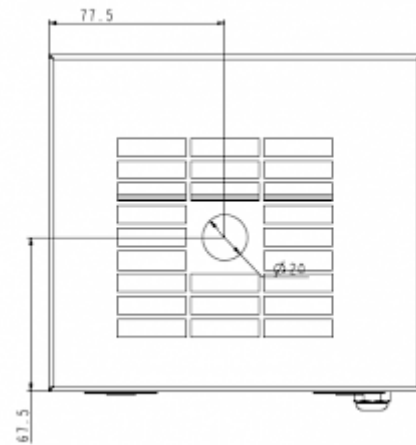

Description

Order Number:	82000001
Colour:	RAL 7035
Housing Material:	Mild steel, powder coated
Note:	Evaporation capacity app. 250 ml/hr.
Approvals:	CE

Technical Data

Mounting:	External
Dimensions A x B x C (D+E):	103 x 164 x 148 mm
Voltage / Frequency:	230 V ~ 50/60 Hz
Starting current:	2 A

Please click on the graphics to download.
More CAD drawings can be found under [Product Download](#).
> [Overview Product Group ACCESSORIES for cooling units](#)

Air flow:

click image to enlarge

click image to enlarge

Cut Out Dimension:

click image to enlarge

Order Information

GTIN (EAN)

5350604300231
