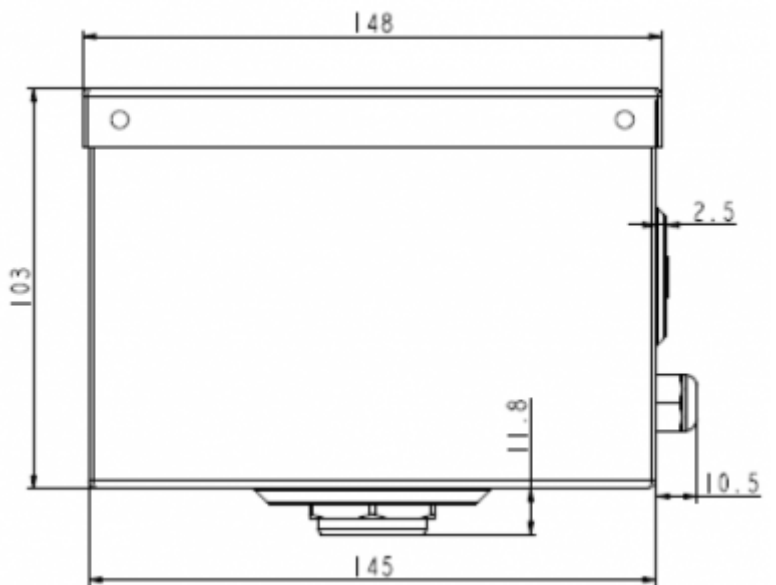

Description

Order Number:	82000001
Colour:	RAL 7035
Housing Material:	Mild steel, powder coated
Note:	Evaporation capacity app. 250 ml/hr.
Approvals:	CE

Technical Data

Mounting:	External
Dimensions A x B x C (D+E):	103 x 164 x 148 mm
Voltage / Frequency:	230 V ~ 50/60 Hz
Starting current:	2 A

Please click on the graphics to download.
More CAD drawings can be found under [Product Download](#).
> [Overview Product Group ACCESSORIES for cooling units](#)

Air flow:

click image to enlarge

click image to enlarge

Cut Out Dimension:

click image to enlarge

Order Information

GTIN (EAN)

5350604300231
