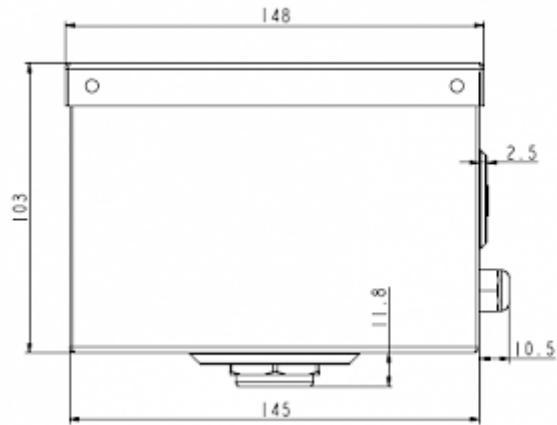

Air flow:

click image to enlarge

click image to enlarge

Cut Out Dimension:

click image to enlarge