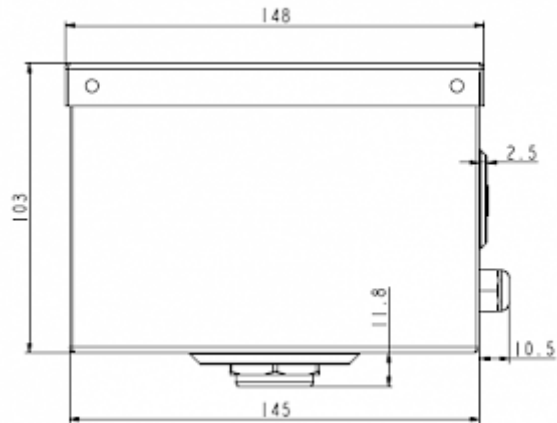

Air flow:

[click image to enlarge](#)
[click image to enlarge](#)

Cut Out Dimension:

[click image to enlarge](#)