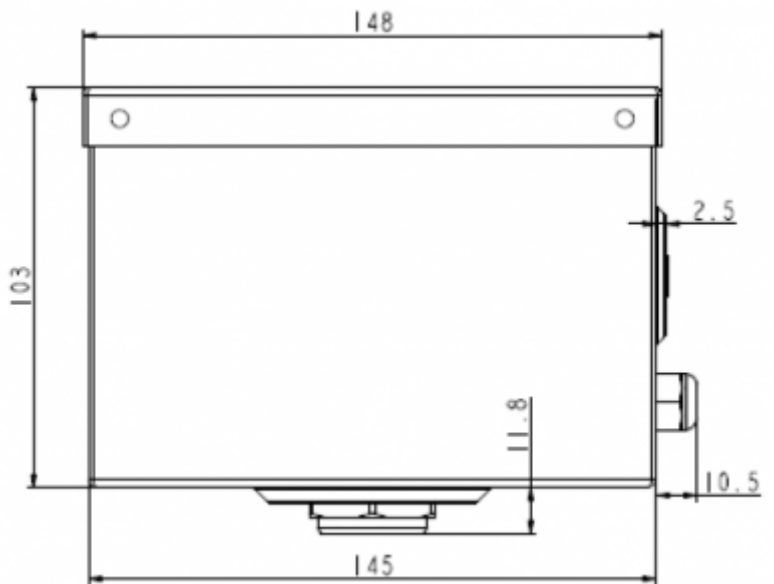

Description

Order Number:	82000001
Colour:	RAL 7035
Housing Material:	Mild steel, powder coated
Note:	Evaporation capacity app. 250 ml/hr.
Approvals:	CE

Technical Data

Mounting:	External
Dimensions A x B x C (D+E):	103 x 164 x 148 mm
Voltage / Frequency:	230 V ~ 50/60 Hz
Starting current:	2 A

Cut Out Dimension:

[click image to enlarge](#)

Order Information

GTIN (EAN)

5350604300231
