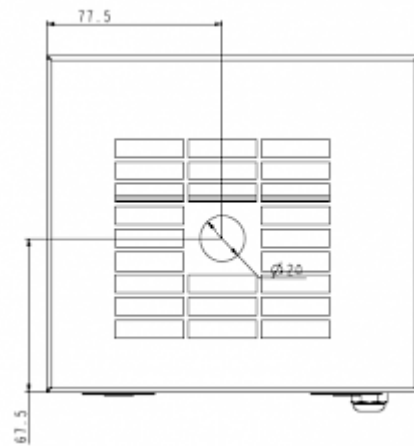

Description

Order Number:	82000001
Colour:	RAL 7035
Housing Material:	Mild steel, powder coated
Note:	Evaporation capacity app. 250 ml/hr.
Approvals:	CE

Technical Data

Mounting:	External
Dimensions A x B x C (D+E):	103 x 164 x 148 mm
Voltage / Frequency:	230 V ~ 50/60 Hz
Starting current:	2 A

Please click on the graphics to download.
More CAD drawings can be found under [Product Download](#).
> [Overview Product Group ACCESSORIES for cooling units](#)

Air flow:

[click image to enlarge](#)
[click image to enlarge](#)

Cut Out Dimension:

[click image to enlarge](#)

Order Information

GTIN (EAN)

5350604300231
