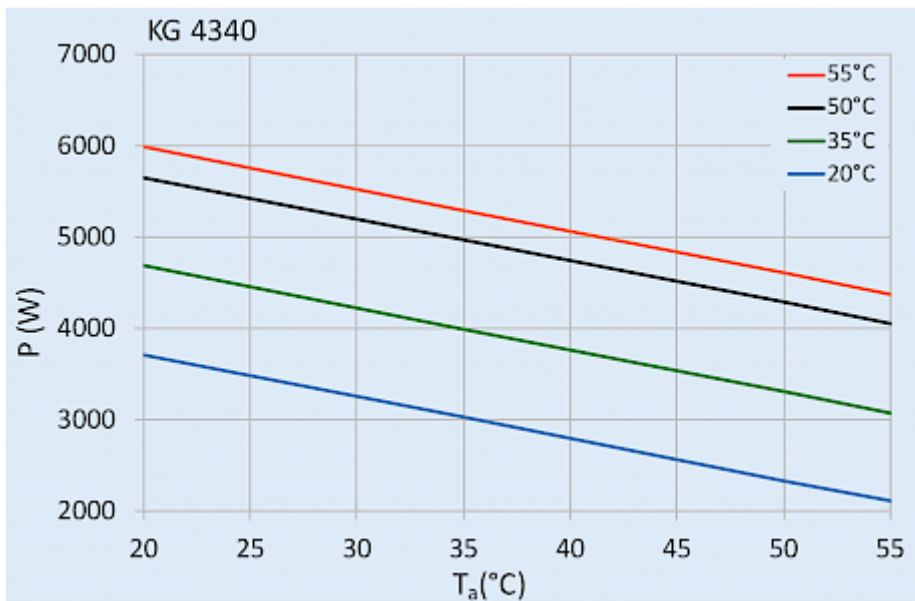

Performance graph: