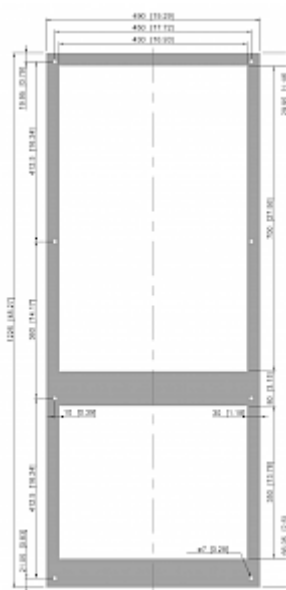

## Technical Data

<b>Cooling capacity L35L35 (EN14511-3):</b>	4000 W @ 50 Hz 4000 W @ 60 Hz
<b>Cooling capacity L35L50 (EN14511-3):</b>	3180 W @ 50 Hz 3360 W @ 60 Hz
<b>Compressor type:</b>	Rotary piston compressor
<b>Refrigerant / GWP:</b>	R134a / 1430
<b>Refrigerant charge:</b>	810 g / 28.6oz
<b>High / low Pressure:</b>	28 / 6 bar 406 / 88 psig
<b>Operating Temperature Range:</b>	10°C - 55°C
<b>Air flow volume (system / unimpeded):</b>	Ambient air circuit: 1050 / 1500 m <sup>3</sup> /h Cabinet air circuit: 860 / 1200 m <sup>3</sup> /h
<b>Mounting:</b>	Wall mounted
<b>Dimensions A x B x C (D+E):</b>	1,230 x 500 x 340 mm
<b>Weight:</b>	72.5 kg
<b>Cut out dimensions:</b>	1,130 x 430 mm
<b>Voltage / Frequency:</b>	380-415 V 50 Hz 3~ 400-460 V 60 Hz 3~
<b>UL Voltage / Frequency:</b>	400/460 V ~ 60 Hz 3~
<b>Current L35L35:</b>	2.9 A @ 50 Hz 2.7 A @ 60 Hz
<b>Starting current:</b>	8.2 A / 8.5 A
<b>Max. current:</b>	4.6 A / 4.4 A
<b>Nominal power L35L35:</b>	1.91 kW @ 50 Hz 2.33 kW @ 60 Hz
<b>Max. power:</b>	2.43 kW @ 50 Hz 3.30 kW @ 60 Hz
<b>Fuse:</b>	3 x 6 A (T)
<b>Short-circuit current rating:</b>	5 kA
<b>Connection:</b>	Connection terminal block

[click image to enlarge](#)
**Cut Out Dimension:**

[click image to enlarge](#)

## Order Information

<b>Stainless steel housing part no.</b>	4340202
<b>With condensate evaporation part no.</b>	43402101
<b>Box dimensions</b>	1,265 x 543 x 375 mm
<b>Gross weight</b>	76.5 kg
<b>Taric code</b>	84158200