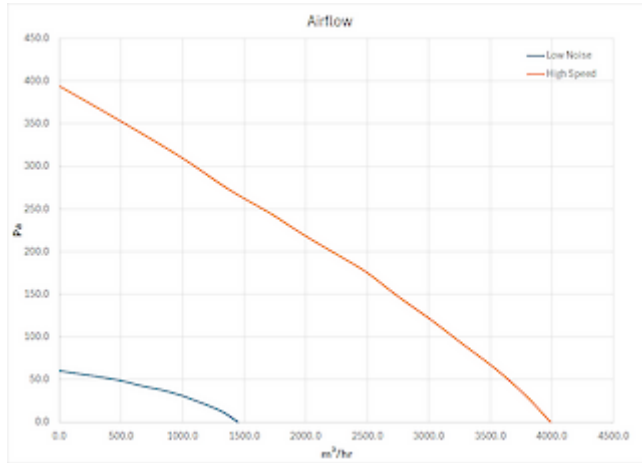

## Technical Data

<b>Operating Temperature Range:</b>	-20°C - 55°C
<b>Air flow unimpeded:</b>	Low noise: 1,500 m <sup>3</sup> /h High Speed: 4,000 m <sup>3</sup> /hr
<b>Mounting:</b>	top mounted
<b>Dimensions A x B x C (D+E):</b>	310 x 560 x 560 mm
<b>Weight:</b>	16 kg
<b>Cut out dimensions:</b>	410 x 410 mm
<b>Voltage / Frequency:</b>	230 V ~ 50/60 Hz
<b>Rated current:</b>	Low Noise: 0.17 A High Speed: 1.09 A
<b>Power consumption:</b>	Low Noise: 40 W High Speed: 250 W
<b>Filter class:</b>	Optional Aluminium filter
<b>Noise level:</b>	Low Noise: 55 dB(A) High Speed: 70 dB(A)
<b>Connection:</b>	Power - 4 pole connector Fan Status - 2 pole connector Speed Control / Modbus - 5 pole connector

[click image to enlarge](#)

**Cut Out Dimension:**

[click image to enlarge](#)