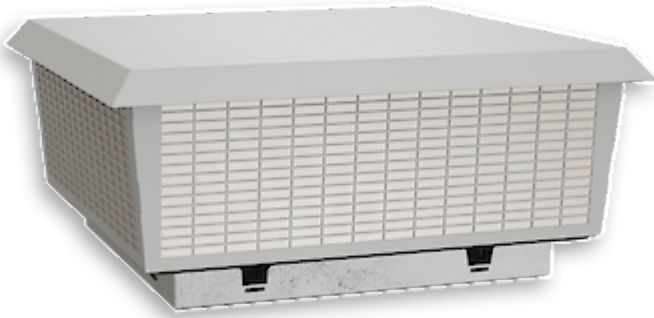

## Roof Fan

## Description

<b>Order Number:</b>	6996A4000
<b>Brand Name:</b>	SOLIFLEX
<b>Colour:</b>	RAL 7035
<b>Housing Material:</b>	Mild steel, powder coated
<b>Ingress Protection:</b>	IP 21
<b>Included:</b>	Low noise (1500 m <sup>3</sup> /hr) connector High speed (4000 m <sup>3</sup> /hr) connector Connector for Modbus
<b>Approvals:</b>	CE

## Technical Data

<b>Operating Temperature Range:</b>	-20°C - 55°C
<b>Air flow unimpeded:</b>	Low noise: 1,500 m <sup>3</sup> /h High Speed: 4,000 m <sup>3</sup> /hr
<b>Mounting:</b>	top mounted
<b>Dimensions A x B x C (D+E):</b>	310 x 560 x 560 mm
<b>Weight:</b>	16 kg
<b>Cut out dimensions:</b>	410 x 410 mm
<b>Voltage / Frequency:</b>	230 V ~ 50/60 Hz
<b>Rated current:</b>	Low Noise: 0.17 A High Speed: 1.09 A
<b>Power consumption:</b>	Low Noise: 40 W High Speed: 250 W
<b>Filter class:</b>	Optional Aluminium filter
<b>Noise level:</b>	Low Noise: 55 dB(A) High Speed: 70 dB(A)
<b>Connection:</b>	Power - 4 pole connector Fan Status - 2 pole connector Speed Control / Modbus - 5 pole connector