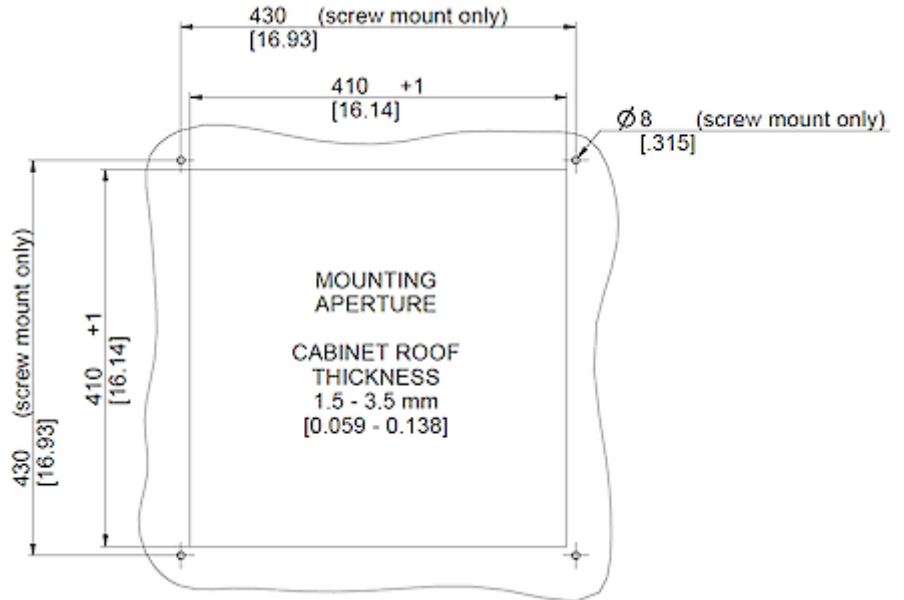

Please click on the graphics to download.

More CAD drawings can be found under [Product Download](#).

> [Overview Product Group SOLIFLEX - Filter fans & exhaust filters](#)

**Air flow:**

Q = Air flow [m<sup>3</sup>/h]  
P = Static pressure [Pa]

[click image to enlarge](#)

**Cut Out Dimension:**

[click image to enlarge](#)