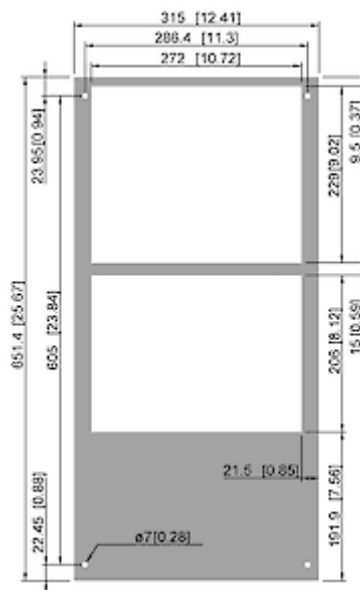

## Technical Data

<b>Cooling capacity L35L35 (EN14511-3):</b>	850 W @ 50 Hz 880 W @ 60 Hz
<b>Cooling capacity L35L50 (EN14511-3):</b>	640 W @ 50 Hz 665 W @ 60 Hz
<b>Compressor type:</b>	Reciprocating compressor
<b>Refrigerant / GWP:</b>	R134a / 1430
<b>Refrigerant charge:</b>	180 g / 6.3 oz
<b>High / low Pressure:</b>	29.5 / 6 bar 425 / 88 psig
<b>Operating Temperature Range:</b>	10°C - 55°C
<b>Air flow volume (system / unimpeded):</b>	Ambient air circuit: 435 / 550 m <sup>3</sup> /h Cabinet air circuit: 200 / 250 m <sup>3</sup> /h
<b>Mounting:</b>	Wall mounted
<b>Dimensions A x B x C (D+E):</b>	651.4 x 315 x 260 mm
<b>Weight:</b>	30 kg
<b>Cut out dimensions:</b>	635 x 275 mm
<b>Voltage / Frequency:</b>	230 V ~ 50/60 Hz
<b>UL Voltage / Frequency:</b>	230 V ~ 60 Hz
<b>Current L35L35:</b>	3.0 A @ 50 Hz 3.2 A @ 60 Hz
<b>Starting current:</b>	15.9 A
<b>Max. current:</b>	4.1 A
<b>Nominal power L35L35:</b>	530 W @ 50 Hz 610 W @ 60 Hz
<b>Max. power:</b>	810 W
<b>Fuse:</b>	10 A (T)
<b>Short-circuit current rating:</b>	5 kA
<b>Connection:</b>	Connection terminal block

Please click on the graphics to download.  
More CAD drawings can be found under [Product Download](#).

> [Overview Product Group COMPACT INDOOR - reliable and economical](#)

**Performance graph:**

click image to enlarge

**Air flow:**

click image to enlarge

**Cut Out Dimension:**

click image to enlarge

## Order Information

<b>Stainless steel housing part no.</b>	4309002
<b>With condensate evaporation part no.</b>	43090101
<b>Box dimensions</b>	685 x 353 x 295 mm
<b>Gross weight</b>	31.5 kg
<b>Taric code</b>	84158200