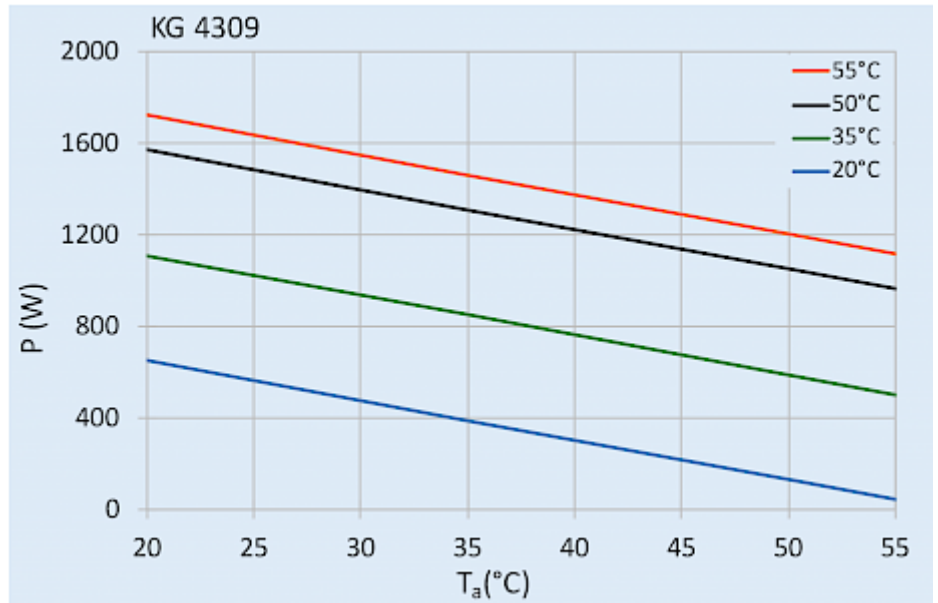

Performance graph: