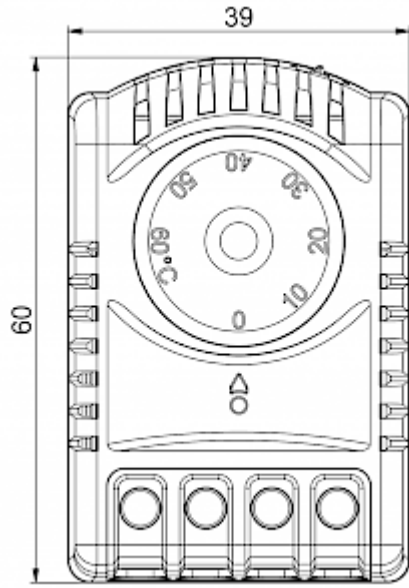

## Technical Data

<b>Operating Temperature Range:</b>	-25°C - 70°C / 95% int. sensor -25°C - 80°C / 95% ext. sensor
<b>Setting range:</b>	0°C - 60°C
<b>Mounting:</b>	DIN Rail 35 mm
<b>Dimensions A x B x C (D+E):</b>	60 x 39 x 53.3 mm
<b>Weight:</b>	56 g
<b>Voltage / Frequency:</b>	24 V DC / 16 A
<b>Lifetime:</b>	100,000 hrs.

Please click on the graphics to download.

More CAD drawings can be found under [Product Download](#).

> [Overview Product Group SOLIFLEX - accessories for safety inside enclosures](#)

**Cut Out  
Dimension:**