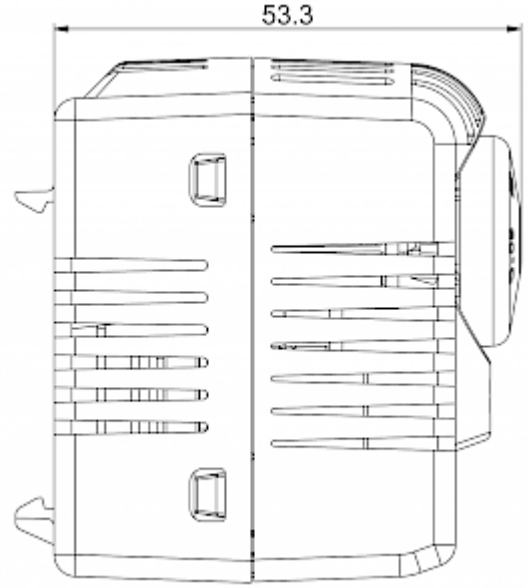

## Technical Data

<b>Operating Temperature Range:</b>	-25°C - 70°C / 95% int. sensor -25°C - 80°C / 95% ext. sensor
<b>Setting range:</b>	0°C - 60°C
<b>Mounting:</b>	DIN Rail 35 mm
<b>Dimensions A x B x C (D+E):</b>	60 x 39 x 53.3 mm
<b>Weight:</b>	56 g
<b>Voltage / Frequency:</b>	24 V DC / 16 A
<b>Lifetime:</b>	100,000 hrs.

Please click on the graphics to download.

More CAD drawings can be found under [Product Download](#).

> [Overview Product Group SOLIFLEX - accessories for safety inside enclosures](#)

**Cut Out  
Dimension:**