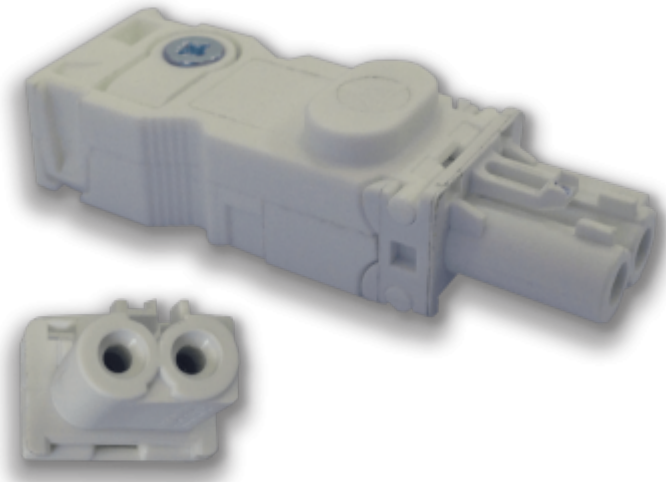

## Female connector

## Description

<b>Order Number:</b>	400702
<b>Brand Name:</b>	Wieland
<b>Colour:</b>	white
<b>Housing Material:</b>	Polyamid
<b>Note:</b>	Halogen free
<b>Approvals:</b>	CE

## Technical Data

<b>Mounting:</b>	Plug
<b>Dimensions A x B x C (D+E):</b>	53.2 x 17.7 x 13.8 mm
<b>Voltage / Frequency:</b>	max. 250 V
<b>Rated current:</b>	max. 16 A

Please click on the graphics to download.  
More CAD drawings can be found under [Product Download](#).  
> [Overview Product Group STRIPLITE - LED Enclosure Lights](#)