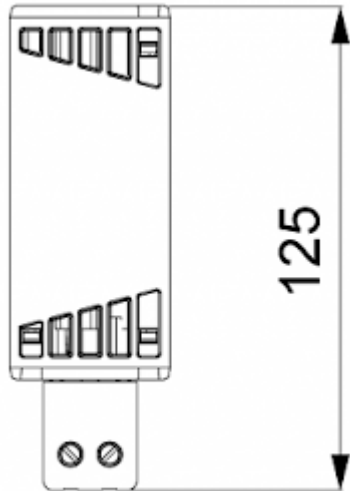

Cut Out Dimension:

[click image to enlarge](#)