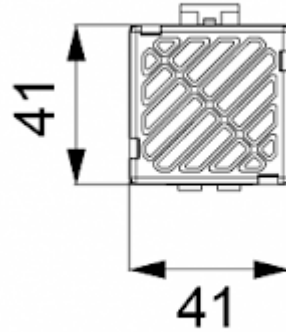

Convective Heater

Description

Order Number:	501025
Brand Name:	SOLIFLEX
Colour:	Black
Housing Material:	PC plastic
Note:	PTC resistance self-regulating
Approvals:	CE, cURus
Accessories:	 Adjustable thermostat NC

Technical Data

Heating power at 10°C:	25 W
Operating Temperature Range:	-45°C - 70°C
Mounting:	DIN rail
Dimensions A x B x C (D+E):	125 x 41 x 41 mm
Weight:	0.16 kg
Voltage / Frequency:	120-240 V AC/DC ~ 50/60 Hz
Max. current:	2.5 A
Connection:	2 screw terminal block for standard or rigid wire 2.5 mm ²

Please click on the graphics to download.
More CAD drawings can be found under [Product Download](#).
> [Overview Product Group SOLIFLEX - enclosure Heaters](#)

Cut Out Dimension:

[click image to enlarge](#)