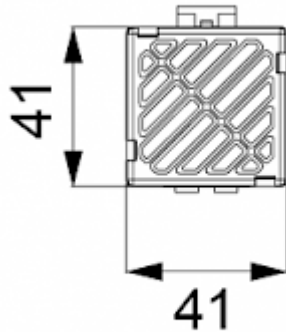

Cut Out Dimension:

[click image to enlarge](#)