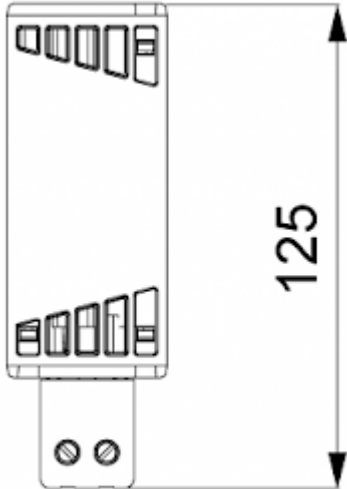

Cut Out Dimension:

click image to enlarge