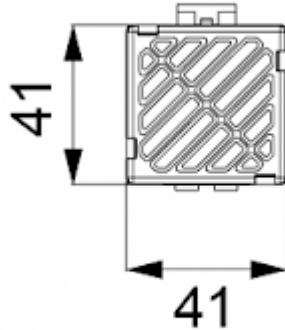

Convective Heater

Description

Order Number:	501050
Brand Name:	SOLIFLEX
Colour:	Black
Housing Material:	PC plastic
Note:	PTC resistance self-regulating
Approvals:	CE, cURus
Accessories:	 Adjustable thermostat NC

Technical Data

Heating power at 10°C:	50 W
Operating Temperature Range:	-45°C - 70°C
Mounting:	DIN rail
Dimensions A x B x C (D+E):	125 x 41 x 41 mm
Weight:	0.16 kg
Voltage / Frequency:	120-240 V AC/DC ~ 50/60 Hz
Max. current:	3.5 A
Connection:	2 screw terminal block for standard or rigid wire 2.5 mm ²

Please click on the graphics to download.
More CAD drawings can be found under [Product Download](#).
> [Overview Product Group SOLIFLEX - enclosure Heaters](#)

Cut Out Dimension:

click image to enlarge