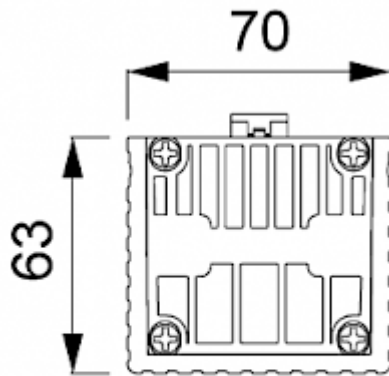

Cut Out Dimension:

[click image to enlarge](#)