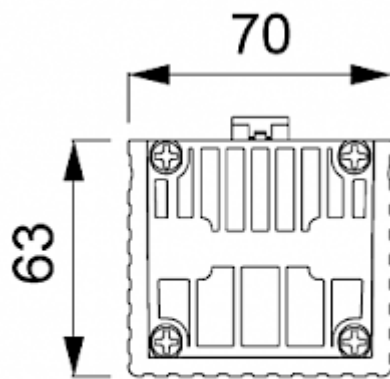

Cut Out Dimension:

[click image to enlarge](#)