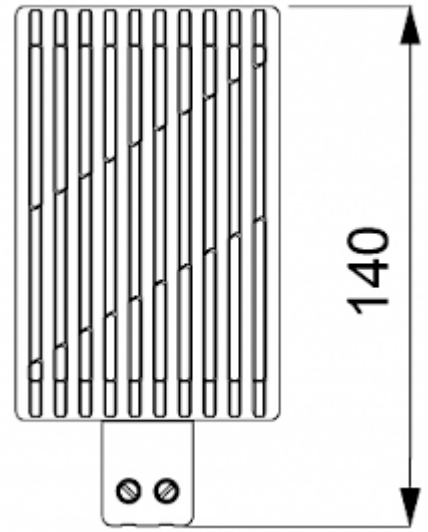

Cut Out Dimension:

[click image to enlarge](#)