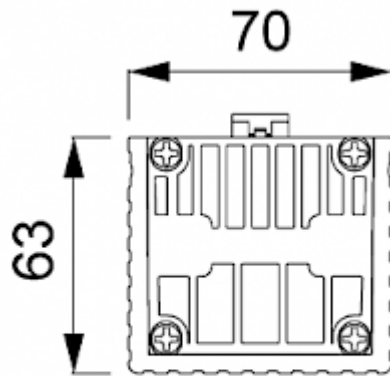

Cut Out Dimension:

[click image to enlarge](#)