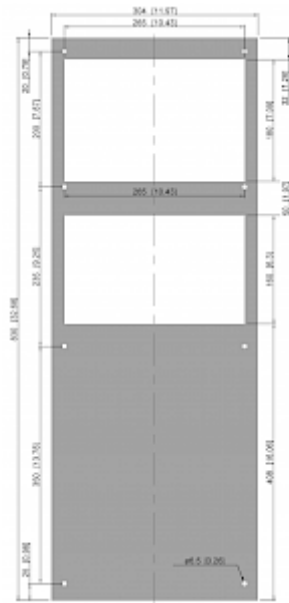

## Technical Data

<b>Cooling capacity L35L35 (EN14511-3):</b>	750 W @ 50 Hz 830 W @ 60 Hz
<b>Cooling capacity L35L50 (EN14511-3):</b>	650 W @ 50 Hz 695 W @ 60 Hz
<b>Enclosure heater:</b>	400 W
<b>Compressor type:</b>	Rotary piston compressor
<b>Refrigerant / GWP:</b>	R513A / 630
<b>Refrigerant charge:</b>	267 g / 9.42 oz
<b>High / low Pressure:</b>	32 / 6 bar 457 / 88 psig
<b>Operating Temperature Range:</b>	-40°C - 55°C
<b>Air flow volume (system / unimpeded):</b>	Ambient air circuit: 315 / 850 m <sup>3</sup> /h Cabinet air circuit: 165 / 250 m <sup>3</sup> /h
<b>Mounting:</b>	Wall mounted
<b>Dimensions A x B x C (D+E):</b>	830 x 304 x 270 mm
<b>Weight:</b>	30 kg
<b>Cut out dimensions:</b>	265 x 180 265 x 160 mm
<b>Voltage / Frequency:</b>	230 V ~ 50/60 Hz
<b>UL Voltage / Frequency:</b>	230 V ~ 60 Hz
<b>Current L35L35:</b>	2.3 A @ 50 Hz 2.1 A @ 60 Hz
<b>Starting current:</b>	10 A
<b>Max. current:</b>	3.7 A
<b>Nominal power L35L35:</b>	470 W @ 50 Hz 476 W @ 60 Hz
<b>Max. power:</b>	554 W @ 50 Hz 625 W @ 60 Hz
<b>Fuse:</b>	5 A (T)
<b>Short-circuit current rating:</b>	5 kA

**Connection:**

4-pole terminal block for power  
5-pole terminal block for signals  
3-pole terminal block for RS 485

---

Please click on the graphics to download.

More CAD drawings can be found under [Product Download](#).

> [Overview Product Group COMPACT OUTDOOR - cooling units NEMA / Type 4X](#)

**Performance graph:**

[click image to enlarge](#)

**Cut Out Dimension:**

[click image to enlarge](#)

## Order Information

<b>Box dimensions</b>	870 x 348 x 310 mm
<b>Gross weight</b>	32 kg
<b>Taric code</b>	84158200