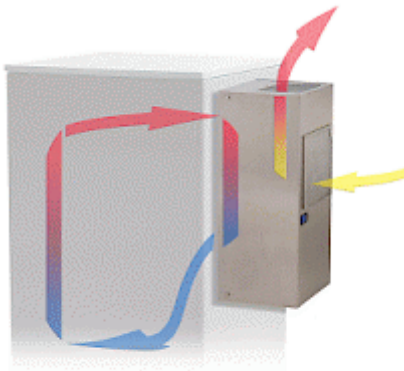

## Technical Data

<b>Cooling capacity L35L35 (EN14511-3):</b>	850 W @ 50 Hz 880 W @ 60 Hz
<b>Cooling capacity L35L50 (EN14511-3):</b>	640 W @ 50 Hz 665 W @ 60 Hz
<b>Compressor type:</b>	Reciprocating compressor
<b>Refrigerant / GWP:</b>	R134a / 1430
<b>Refrigerant charge:</b>	180 g / 6.3 oz
<b>High / low Pressure:</b>	29.5 / 6 bar 425 / 88 psig
<b>Operating Temperature Range:</b>	10°C - 55°C
<b>Air flow volume (system / unimpeded):</b>	Ambient air circuit: 435 / 550 m <sup>3</sup> /h Cabinet air circuit: 200 / 250 m <sup>3</sup> /h
<b>Mounting:</b>	Wall mounted
<b>Dimensions A x B x C (D+E):</b>	651.4 x 315 x 260 mm
<b>Weight:</b>	36 kg
<b>Cut out dimensions:</b>	635 x 275 mm
<b>Voltage / Frequency:</b>	400 / 460 V - 50/60 Hz 2~
<b>UL Voltage / Frequency:</b>	400/460 V ~ 60 Hz 2~
<b>Current L35L35:</b>	2.0 A @ 50 Hz 1.8 A @ 60 Hz
<b>Starting current:</b>	5.1 A
<b>Max. current:</b>	2.6 A
<b>Nominal power L35L35:</b>	640 W
<b>Max. power:</b>	870 W
<b>Fuse:</b>	2 x 3.6 A (T)
<b>Short-circuit current rating:</b>	5 kA
<b>Connection:</b>	Connection terminal block

**Air flow:**

click image to enlarge

**Cut Out Dimension:**

click image to enlarge