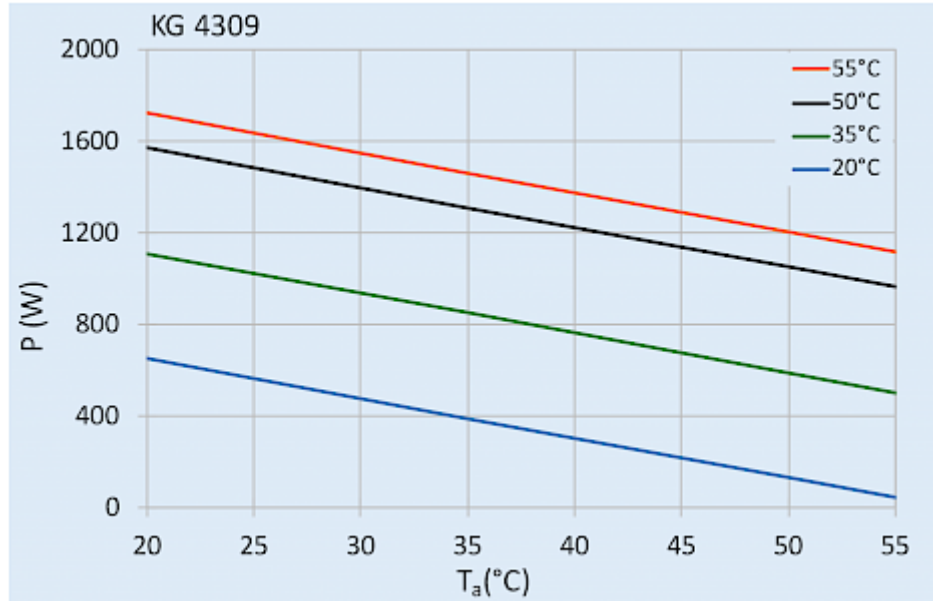

Performance graph: