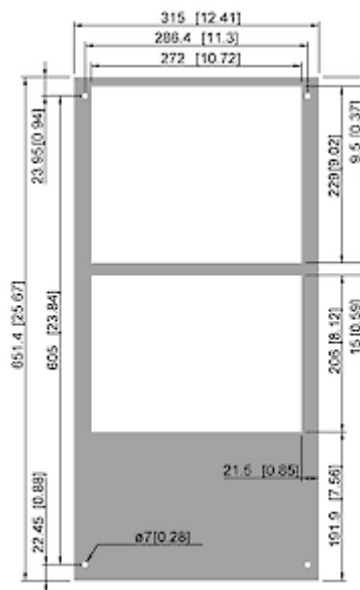

## Technical Data

<b>Cooling capacity L35L35 (EN14511-3):</b>	850 W @ 50 Hz 880 W @ 60 Hz
<b>Cooling capacity L35L50 (EN14511-3):</b>	640 W @ 50 Hz 665 W @ 60 Hz
<b>Compressor type:</b>	Reciprocating compressor
<b>Refrigerant / GWP:</b>	R134a / 1430
<b>Refrigerant charge:</b>	180 g / 6.3 oz
<b>High / low Pressure:</b>	29.5 / 6 bar 425 / 88 psig
<b>Operating Temperature Range:</b>	10°C - 55°C
<b>Air flow volume (system / unimpeded):</b>	Ambient air circuit: 435 / 550 m <sup>3</sup> /h Cabinet air circuit: 200 / 250 m <sup>3</sup> /h
<b>Mounting:</b>	Wall mounted
<b>Dimensions A x B x C (D+E):</b>	651.4 x 315 x 260 mm
<b>Weight:</b>	36 kg
<b>Cut out dimensions:</b>	635 x 275 mm
<b>Voltage / Frequency:</b>	400 / 460 V - 50/60 Hz 2~
<b>UL Voltage / Frequency:</b>	400/460 V ~ 60 Hz 2~
<b>Current L35L35:</b>	2.0 A @ 50 Hz 1.8 A @ 60 Hz
<b>Starting current:</b>	5.1 A
<b>Max. current:</b>	2.6 A
<b>Nominal power L35L35:</b>	640 W
<b>Max. power:</b>	870 W
<b>Fuse:</b>	2 x 3.6 A (T)
<b>Short-circuit current rating:</b>	5 kA
<b>Connection:</b>	Connection terminal block

Please click on the graphics to download.

More CAD drawings can be found under [Product Download](#).

> [Overview Product Group COMPACT INDOOR - reliable and economical](#)

**Performance graph:**

click image to enlarge

**Air flow:**

click image to enlarge

**Cut Out Dimension:**

click image to enlarge

## Order Information

<b>Stainless steel housing part no.</b>	4309202
<b>With condensate evaporation part no.</b>	43092101
<b>Box dimensions</b>	685 x 353 x 295 mm
<b>Gross weight</b>	37.5 kg
<b>Taric code</b>	84158200