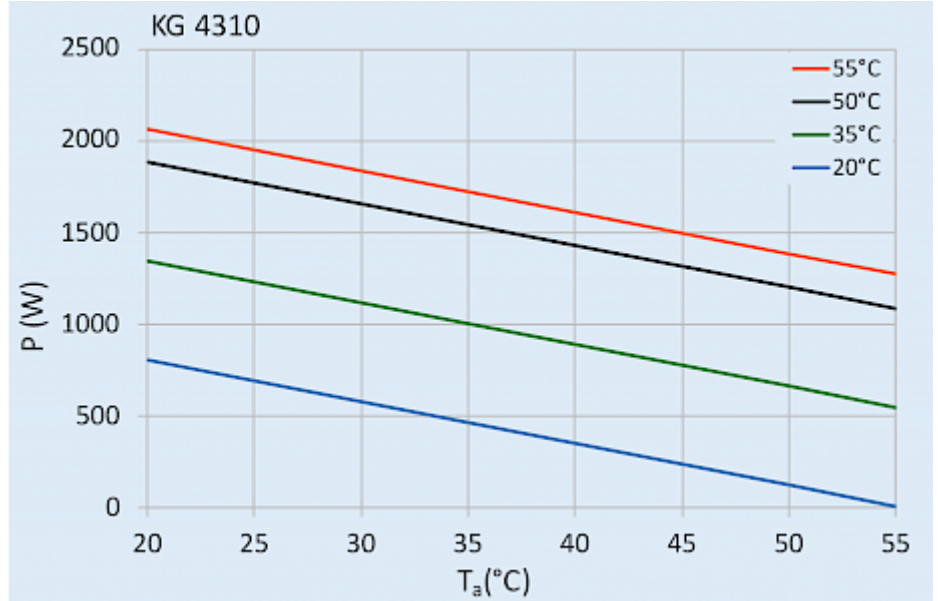

Performance graph: