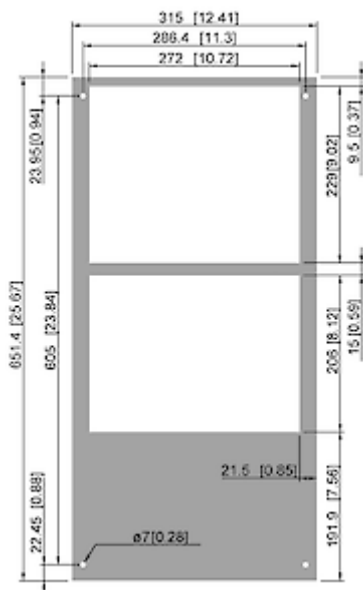

Technical Data

Cooling capacity L35L35 (EN14511-3):	1000 W @ 50 Hz 1080 W @ 60 Hz
Cooling capacity L35L50 (EN14511-3):	730 W @ 50 Hz 745 W @ 60 Hz
Compressor type:	Reciprocating compressor
Refrigerant / GWP:	R134a / 1430
Refrigerant charge:	180 g / 6.3 oz
High / low Pressure:	29.5 / 6 bar 425 / 88 psig
Operating Temperature Range:	10°C - 55°C
Air flow volume (system / unimpeded):	Ambient air circuit: 410 / 850 m ³ /h Cabinet air circuit: 300 / 550 m ³ /h
Mounting:	Wall mounted
Dimensions A x B x C (D+E):	651.4 x 315 x 260 mm
Weight:	36 kg
Cut out dimensions:	635 x 275 mm
Voltage / Frequency:	400/460 V - 50/60 Hz 2~
UL Voltage / Frequency:	400/460 V ~ 60 Hz 2~
Current L35L35:	1.8 A @ 50 Hz 2.0 A @ 60 Hz
Starting current:	5.1 A
Max. current:	2.6 A
Nominal power L35L35:	700 W
Max. power:	900 W
Fuse:	2 x 3.6 A (T)
Short-circuit current rating:	5 kA
Connection:	Connection terminal block

Please click on the graphics to download.

More CAD drawings can be found under [Product Download](#).

> [Overview Product Group COMPACT INDOOR - reliable and economical](#)

Performance graph:

click image to enlarge

Air flow:

click image to enlarge

Cut Out Dimension:

click image to enlarge

Order Information

Stainless steel housing part no.	4310202
With condensate evaporation part no.	43102101
Box dimensions	685 x 353 x 295 mm
Gross weight	37.5 kg
Taric code	84158200