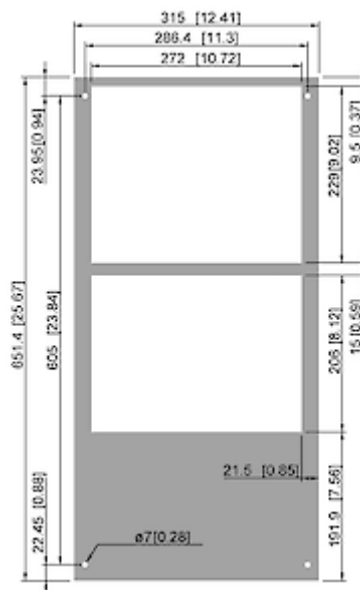

Technical Data

Cooling capacity L35L35 (EN14511-3):	1000 W @ 50 Hz 1080 W @ 60 Hz
Cooling capacity L35L50 (EN14511-3):	730 W @ 50 Hz 745 W @ 60 Hz
Compressor type:	Reciprocating compressor
Refrigerant / GWP:	R134a / 1430
Refrigerant charge:	180 g / 6.3 oz
High / low Pressure:	29.5 / 6 bar 425 / 88 psig
Air flow volume (system / unimpeded):	Ambient air circuit: 410 / 850 m ³ /h Cabinet air circuit: 300 / 550 m ³ /h
Operating Temperature Range:	10°C - 55°C
Mounting:	Wall mounted
Dimensions A x B x C (D+E):	651.4 x 315 x 260 mm
Weight:	36 kg
Cut out dimensions:	635 x 275 mm
Voltage / Frequency:	400/460 V - 50/60 Hz 2~
UL Voltage / Frequency:	400/460 V ~ 60 Hz 2~
Current L35L35:	1.8 A @ 50 Hz 2.0 A @ 60 Hz
Starting current:	5.1 A
Max. current:	2.6 A
Nominal power L35L35:	700 W
Max. power:	900 W
Fuse:	2 x 3.6 A (T)
Short-circuit current rating:	5 kA
Connection:	Connection terminal block

Please click on the graphics to download.

More CAD drawings can be found under [Product Download](#).

> [Overview Product Group COMPACT INDOOR - reliable and economical](#)

Performance graph:

click image to enlarge

Air flow:

click image to enlarge

Cut Out Dimension:

click image to enlarge

Order Information

Stainless steel housing part no.	4310202
With condensate evaporation part no.	43102101
Box dimensions	685 x 353 x 295 mm
Gross weight	37.5 kg
Taric code	84158200