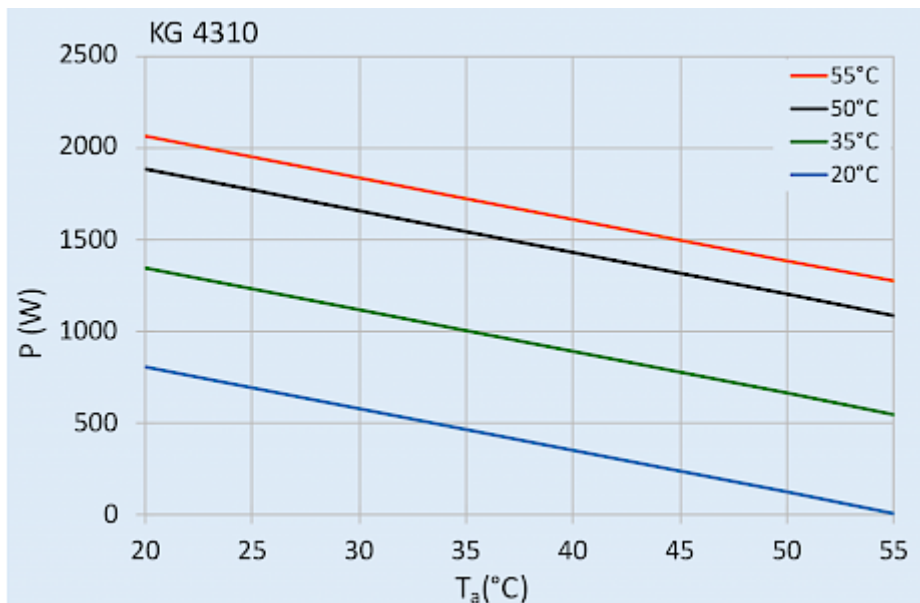

Performance graph: