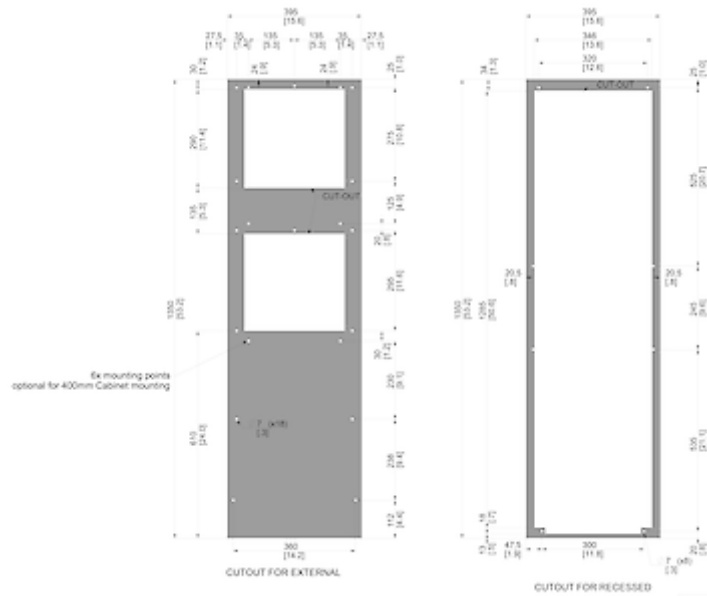

### Description

<b>Order Number:</b>	862504001
<b>Brand Name:</b>	SLIMLINE VARIO
<b>Colour:</b>	RAL 7035
<b>Housing Material:</b>	Mild steel, powder coated
<b>Ingress Protection:</b>	IP 54 / Type 12
<b>Note:</b>	Variable cooling capacity 500 W - 2.55 kW With RS 485 interface
<b>SK notes:</b>	With cabinet heater With metal mesh filter
<b>Approvals:</b>	CE, cURus, cULus

## Technical Data

<b>Cooling capacity L35L35 (EN14511-3):</b>	2550 W
<b>Cooling capacity L35L50 (EN14511-3):</b>	2160 W
<b>Compressor type:</b>	BLDC Rotary Piston
<b>Refrigerant / GWP:</b>	R134a / 1430
<b>Refrigerant charge:</b>	368 g / 13 oz.
<b>High / low Pressure:</b>	30 / 6 bar 435 / 88 psig
<b>Operating Temperature Range:</b>	10°C - 60°C
<b>UL temperature range:</b>	10°C - 60°C
<b>Air flow volume (system / unimpeded):</b>	Ambient air circuit: 680 / 1200 m <sup>3</sup> /h Cabinet air circuit: 500 / 850 m <sup>3</sup> /h
<b>Mounting:</b>	Wall mounted / Recessed
<b>Dimensions A x B x C (D+E):</b>	1,350 x 395 x 210 (55+155) mm
<b>Weight:</b>	45 kg
<b>Cut out dimensions:</b>	1315 x 365mm
<b>Voltage / Frequency:</b>	115-250 V ~ 50/60 Hz
<b>UL Voltage / Frequency:</b>	120-230V 60Hz
<b>Current L35L35:</b>	9.2 A / 4.6 A
<b>Starting current:</b>	16 A / 8 A
<b>Max. current:</b>	12.6 A / 6.3 A
<b>Nominal power L35L35:</b>	1.02 kW
<b>Max. power:</b>	1.42 kW
<b>Fuse:</b>	24 A (T) / 12 A (T)
<b>Short-circuit current rating:</b>	5 kA
<b>Rated current compressor:</b>	1.83 A
<b>Full load current fans:</b>	1.4 A
<b>Connection:</b>	5 pole terminal for signals 4 pole terminal for power 3 pole terminal block for RS 485 Modbus

**Cut Out Dimension:**

[click image to enlarge](#)

## Order Information

<b>Box dimensions</b>	1442 x 495 x 242 mm
<b>Gross weight</b>	50.5 Kg
<b>Taric code</b>	84158200