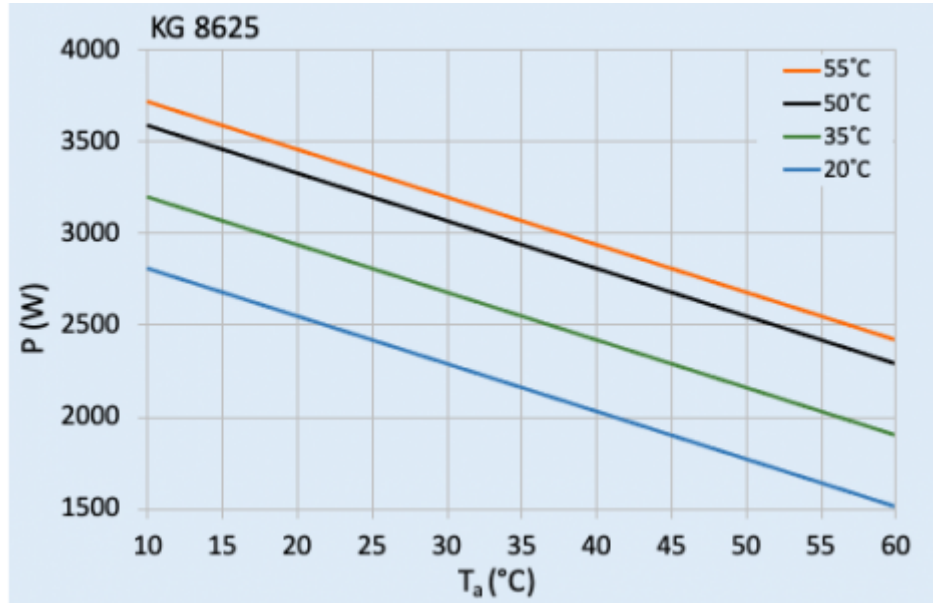

Performance graph: