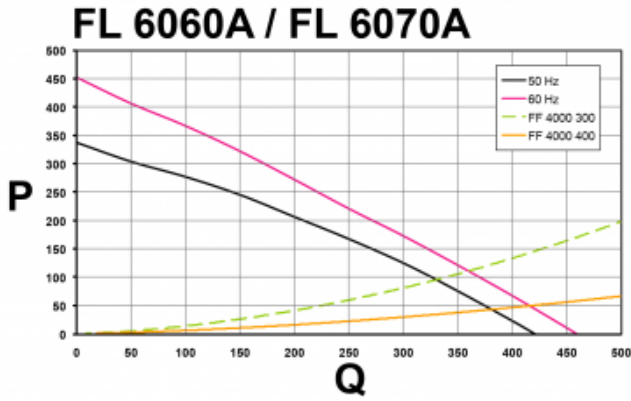

Air flow:

Q = Air flow
[m³/h]
P = Static
pressure
[Pa]