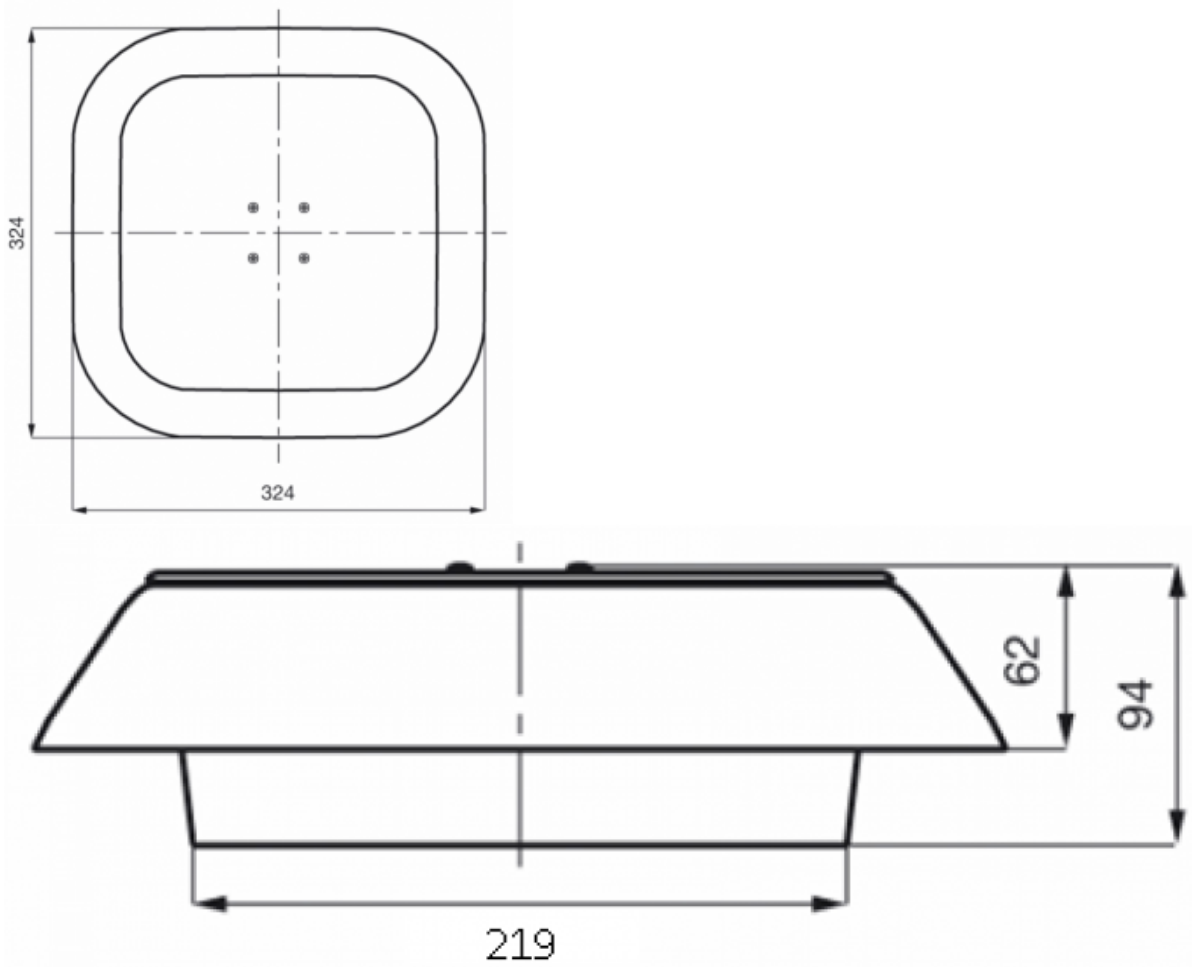

## Technical Data

<b>Operating Temperature Range:</b>	-10°C - 55°C
<b>Air flow unimpeded:</b>	420 m <sup>3</sup> /h
<b>Static pressure:</b>	340 Pa @ 50 Hz 480 Pa @ 60 Hz
<b>Mounting:</b>	top mounted
<b>Dimensions A x B x C (D+E):</b>	324 x 324 x 94 mm
<b>Weight:</b>	2.1 kg
<b>Cut out dimensions:</b>	175 x 175 mm
<b>Voltage / Frequency:</b>	230 V ~ 50/60 Hz
<b>Rated current:</b>	0.31 A / 0.36 A
<b>Power consumption:</b>	70 W / 81 W
<b>Degree of separation:</b>	85% - DIN 24185
<b>Filter class:</b>	G3 according to EN 779
<b>Installation:</b>	4 x Ø 16 mm screws for thermoplastic material
<b>Noise level:</b>	67.9 dB(A) @ 50 Hz 71 dB(A) @ 60 Hz

Please click on the graphics to download.

More CAD drawings can be found under [Product Download](#).

> [Overview Product Group SOLIFLEX - Filter fans & exhaust filters](#)

**Air flow:**

Q = Air flow  
[m<sup>3</sup>/h]  
P = Static  
pressure  
[Pa]

[click image to enlarge](#)

**Cut Out  
Dimension:**

[click image to enlarge](#)