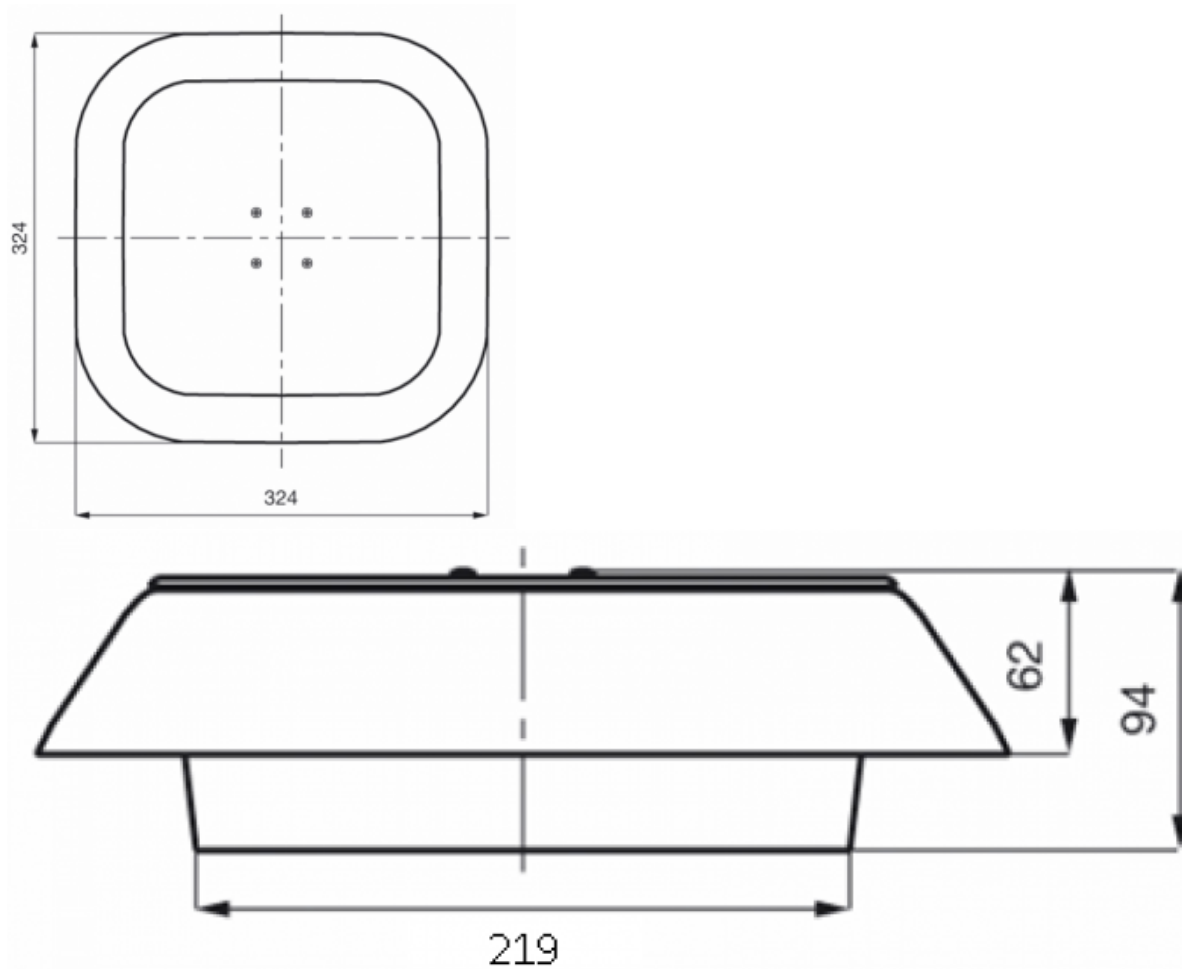

Adjustable Thermostat NO

Technical Data

Operating Temperature Range:	-10°C - 55°C
Air flow unimpeded:	420 m ³ /h
Static pressure:	340 Pa @ 50 Hz 480 Pa @ 60 Hz
Mounting:	top mounted
Dimensions A x B x C (D+E):	324 x 324 x 94 mm
Weight:	2.1 kg
Cut out dimensions:	175 x 175 mm
Voltage / Frequency:	230 V ~ 50/60 Hz
Rated current:	0.31 A / 0.36 A
Power consumption:	70 W / 81 W
Degree of separation:	85% - DIN 24185
Filter class:	G3 according to EN 779
Installation:	4 x Ø 16 mm screws for thermoplastic material
Noise level:	67.9 dB(A) @ 50 Hz 71 dB(A) @ 60 Hz

Please click on the graphics to download.

More CAD drawings can be found under [Product Download](#).

> [Overview Product Group SOLIFLEX - Filter fans & exhaust filters](#)

Air flow:

Q = Air flow
[m³/h]
P = Static
pressure
[Pa]

[click image to enlarge](#)

**Cut Out
Dimension:**

[click image to enlarge](#)

Order Information

Taric code	84145915
GTIN (EAN)	5350604100893