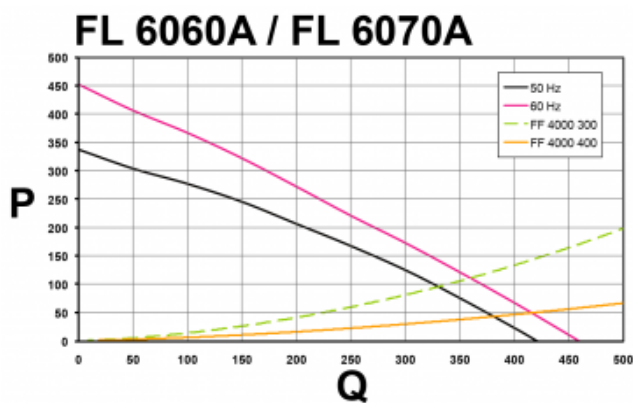

Adjustable Thermostat NO

Technical Data

Operating Temperature Range:	-10°C - 55°C
Air flow unimpeded:	420 m ³ /h
Static pressure:	340 Pa @ 50 Hz 480 Pa @ 60 Hz
Mounting:	top mounted
Dimensions A x B x C (D+E):	324 x 324 x 94 mm
Weight:	2.1 kg
Cut out dimensions:	175 x 175 mm
Voltage / Frequency:	230 V ~ 50/60 Hz
Rated current:	0.31 A / 0.36 A
Power consumption:	70 W / 81 W
Degree of separation:	85% - DIN 24185
Filter class:	G3 according to EN 779
Installation:	4 x Ø 16 mm screws for thermoplastic material
Noise level:	67.9 dB(A) @ 50 Hz 71 dB(A) @ 60 Hz

Please click on the graphics to download.

More CAD drawings can be found under [Product Download](#).

> [Overview Product Group SOLIFLEX - Filter fans & exhaust filters](#)

Air flow:

Q = Air flow
[m³/h]
P = Static
pressure
[Pa]