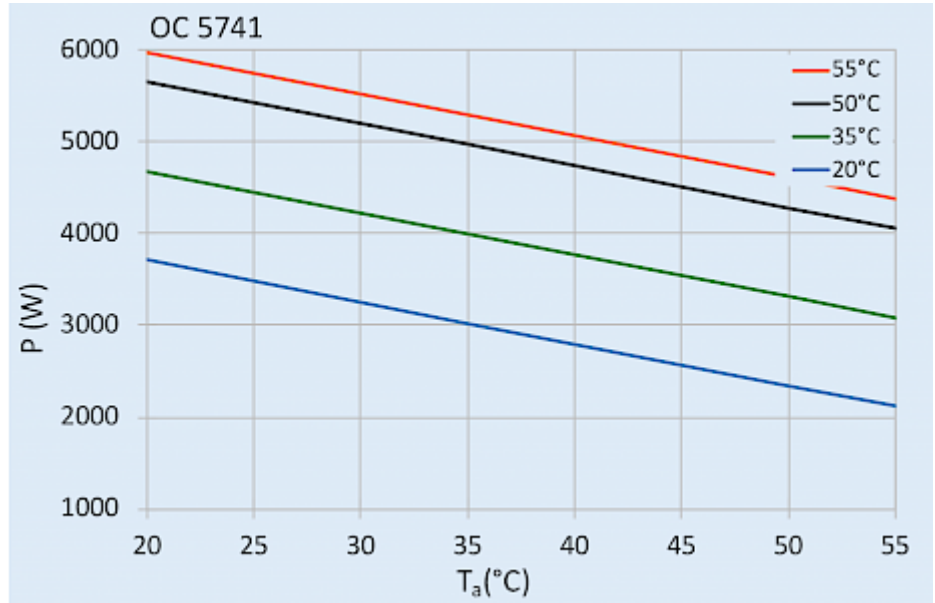

Performance graph: