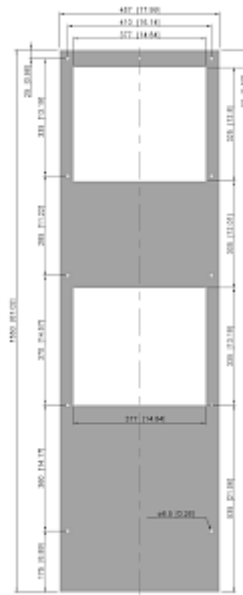

## Technical Data

<b>Cooling capacity L35L35 (EN14511-3):</b>	4000 W @ 50 Hz 4000 W @ 60 Hz
<b>Cooling capacity L35L50 (EN14511-3):</b>	3180 W @ 50 Hz 3360 W @ 60 Hz
<b>Enclosure heater:</b>	2000 W
<b>Compressor type:</b>	Rotary piston compressor
<b>Refrigerant / GWP:</b>	R134a / 1430
<b>Refrigerant charge:</b>	975 g / 34.4 oz
<b>High / low Pressure:</b>	27.7 / 6 bar 406 / 88 psig
<b>Operating Temperature Range:</b>	-40°C - 55°C
<b>Air flow volume (system / unimpeded):</b>	Ambient air circuit: 990 / 1500 m <sup>3</sup> /h Cabinet air circuit: 950 / 1200 m <sup>3</sup> /h
<b>Mounting:</b>	Wall mounted
<b>Dimensions A x B x C (D+E):</b>	1,550 x 457 x 355 mm
<b>Weight:</b>	82 kg
<b>Voltage / Frequency:</b>	230 V ~ 50/60 Hz
<b>UL Voltage / Frequency:</b>	230 V ~ 60 Hz
<b>Current L35L35:</b>	8.9 A @ 50 Hz 10.2 A @ 60 Hz
<b>Starting current:</b>	50 A
<b>Max. current:</b>	13.7 A
<b>Nominal power L35L35:</b>	2.0 kW @ 50 Hz 2.5 kW @ 60 Hz
<b>Max. power:</b>	2,40 kW @ 50 Hz 3,27 kW @ 60 Hz
<b>Fuse:</b>	20 A (T)
<b>Short-circuit current rating:</b>	5 kA
<b>Connection:</b>	4 pole terminal block for power 5 pole terminal block for signals 3 pole terminal block for RS 485

Please click on the graphics to download.

More CAD drawings can be found under [Product Download](#).

> [Overview Product Group COMPACT OUTDOOR - cooling units NEMA / Type 4X](#)

**Performance graph:**

click image to enlarge

**Cut Out Dimension:**

click image to enlarge

## Order Information

<b>Box dimensions</b>	1,590 x 503 x 395 mm
-----------------------	----------------------

<b>Gross weight</b>	86 kg
---------------------	-------

<b>Taric code</b>	84158200
-------------------	----------