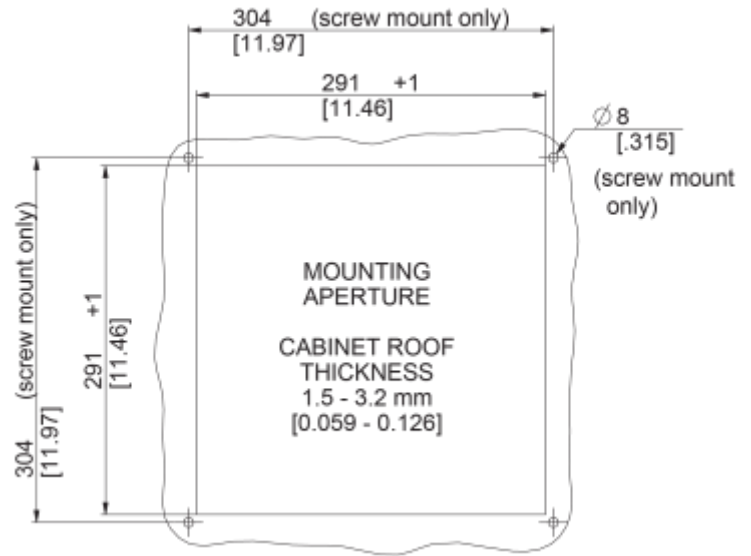

## Technical data

<b>Air flow unimpeded IP 54:</b>	370 cfm
<b>Operating temperature range:</b>	14°F - +131°F
<b>Static pressure:</b>	470 Pa
<b>Mounting:</b>	top mounted
<b>Dimension H x W x D:</b>	5.8 x 18 x 18 inch
<b>Weight:</b>	6.4 kg
<b>Cut out dimensions:</b>	11.46 x 11.46 inch
<b>Voltage / Frequency:</b>	115 V ~ 60 Hz
<b>Rated current:</b>	0.9 A
<b>Power consumption:</b>	108 W
<b>Degree of separation IP 54:</b>	85% - DIN 24185
<b>Filter class (ISO 16890):</b>	G3 (Aluminium optional)
<b>Noise level:</b>	70 dB(A)
<b>Connection:</b>	4 - poliger Push-fit Stecker

**Cut out dimensions:**