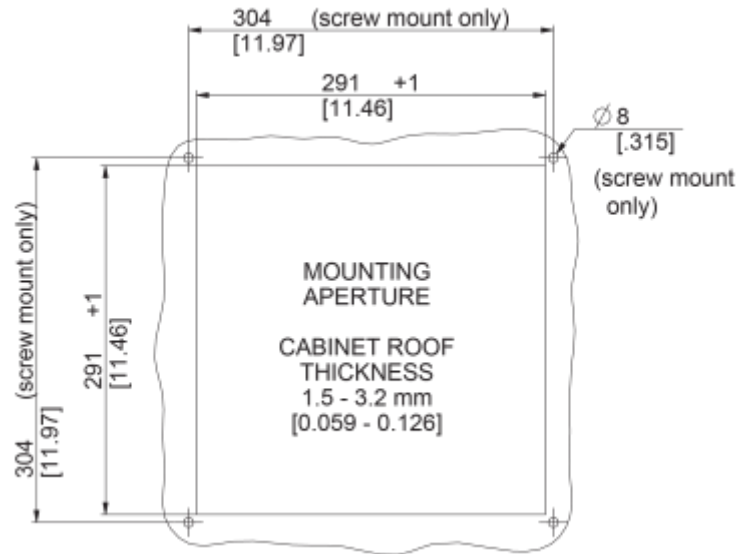

Operating temperature range:	14°F - +131°F
Air volume flow unimpeded:	370 cfm
Static pressure:	470 Pa
Mounting:	top mounted
Dimension H x W x D:	5.8 x 18 x 18 inch
Weight:	6.4 kg
Cut out dimensions:	11.46 x 11.46 inch
Voltage / Frequency:	115 V ~ 60 Hz
Rated current:	0.9 A
Power consumption:	108 W
Degree of separation:	85% - DIN 24185
Filter class:	G3 (Aluminium optional)
Noise level:	70 dB(A)
Connection:	4 - poliger Push-fit Stecker

Cut out dimensions:

Order Information

Taric code

84145915
