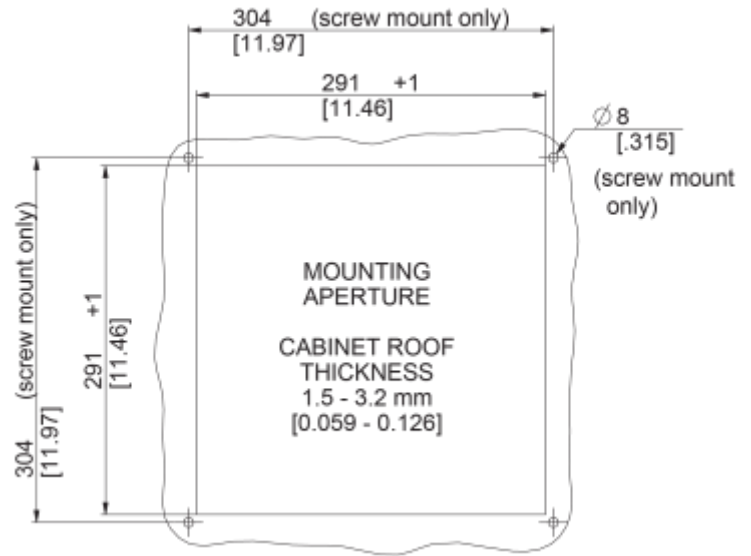

Roof Filter Fan

Description

Order Number:	6065A3000
Brand Name:	SOLIFLEX
Color:	RAL 7035
Housing Material:	Mild steel, powder coated
Ingress protection:	IP 54, Type 1, 12
Approvals:	CE, cURus

Technical data

Operating temperature range:	14°F - +131°F
Air volume flow unimpeded:	290 cfm
Static pressure:	450 Pa
Mounting:	top mounted
Dimension H x W x D:	5.8 x 18 x 18 inch
Weight:	6.1 kg
Cut out dimensions:	11.46 x 11.46 inch
Voltage / Frequency:	120 V ~ 60 Hz
Rated current:	0.61 A
Power consumption:	70 W
Degree of separation:	85% - DIN 24185
Filter class:	G3 (Aluminium optional)
Noise level:	70 dB(A)
Connection:	4 - poliger Push-fit Stecker

Cut out dimensions:

Order Information

Taric code	84145915
GTIN (EAN)	5350604100893