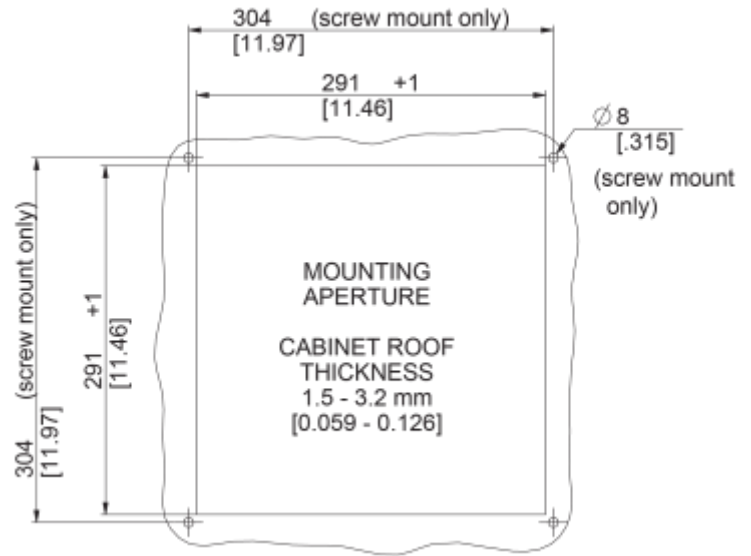

Roof Filter Fan

Description

Order Number:	6085A4000
Brand Name:	SOLIFLEX
Color:	RAL 7035
Housing Material:	Mild steel, powder coated
Ingress protection:	IP 54, Type 1, 12
Approvals:	CE, cURus

Technical data

Operating temperature range:	14°F - +122°F
Air volume flow unimpeded:	370 cfm
Static pressure:	360 Pa
Mounting:	top mounted
Dimension H x W x D:	5.8 x 18 x 18 inch
Weight:	6.4 kg
Cut out dimensions:	11.46 x 11.46 inch
Voltage / Frequency:	230 V ~ 50/60 Hz
Rated current:	0.38 / 0.49 A
Power consumption:	88 / 116 W
Degree of separation:	85% - DIN 24185
Filter class:	G3 (Aluminium optional)
Noise level:	70 dB(A)
Connection:	4 - poliger Push-fit Stecker

Cut out dimensions:

Order Information

Taric code	84145915
GTIN (EAN)	5350604100893