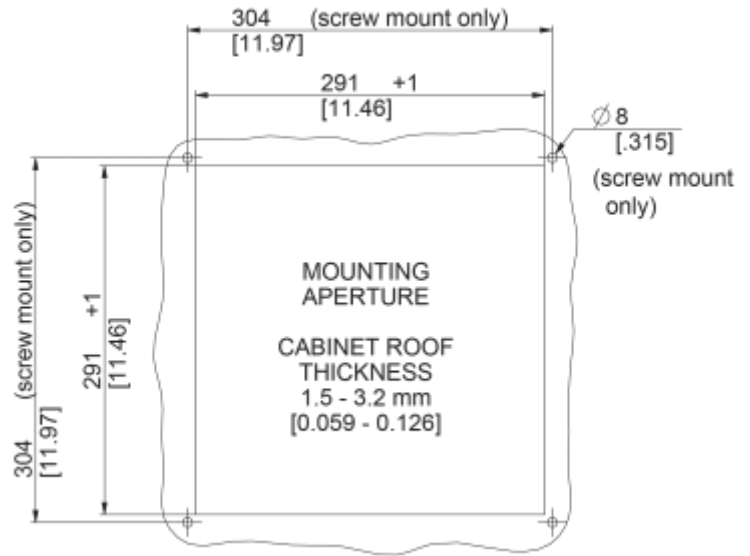

### Description

<b>Order Number:</b>	6085A9000
<b>Brand Name:</b>	SOLIFLEX
<b>Color:</b>	RAL 7035
<b>Housing Material:</b>	Mild steel, powder coated
<b>Ingress protection:</b>	IP 54, Type 1, 12
<b>Approvals:</b>	CE, cURus

## Technical data

<b>Operating temperature range:</b>	14°F - +131°F
<b>Air volume flow unimpeded:</b>	370 cfm
<b>Static pressure:</b>	570 Pa
<b>Mounting:</b>	top mounted
<b>Dimension H x W x D:</b>	5.8 x 18 x 18 inch
<b>Weight:</b>	7.8 kg
<b>Cut out dimensions:</b>	11.46 x 11.46 inch
<b>Voltage / Frequency:</b>	400/460 V - 50/60 Hz 3~
<b>Rated current:</b>	Max 0.22 A
<b>Power consumption:</b>	Max 145 W
<b>Degree of separation:</b>	85% - DIN 24185
<b>Filter class:</b>	G3 (Aluminium optional)
<b>Noise level:</b>	70 dB(A)
<b>Connection:</b>	4 - poliger Push-fit Stecker

**Cut out dimensions:**