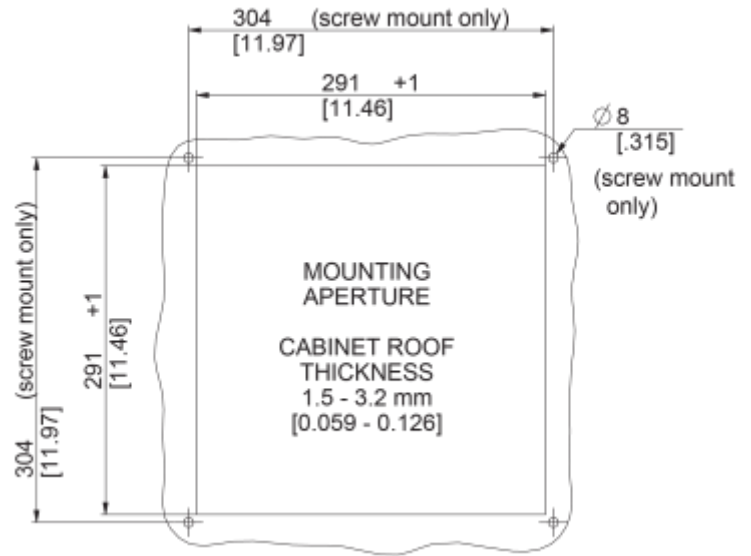

Roof Filter Fan

Description

Order Number:	6085A9000
Brand Name:	SOLIFLEX
Color:	RAL 7035
Housing Material:	Mild steel, powder coated
Ingress protection:	IP 54, Type 1, 12
Approvals:	CE, cURus

Technical data

Operating temperature range:	14°F - +131°F
Air volume flow unimpeded:	370 cfm
Static pressure:	570 Pa
Mounting:	top mounted
Dimension H x W x D:	5.8 x 18 x 18 inch
Weight:	7.8 kg
Cut out dimensions:	11.46 x 11.46 inch
Voltage / Frequency:	400/460 V - 50/60 Hz 3~
Rated current:	Max 0.22 A
Power consumption:	Max 145 W
Degree of separation:	85% - DIN 24185
Filter class:	G3 (Aluminium optional)
Noise level:	70 dB(A)
Connection:	4 - poliger Push-fit Stecker

Cut out dimensions:

Order Information

Taric code	84145915
GTIN (EAN)	5350604100893