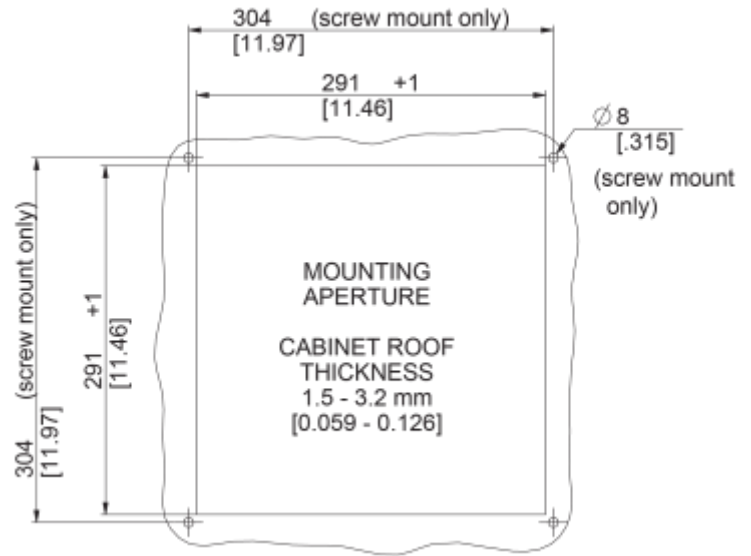

Technical data

Air flow unimpeded IP 54:	370 cfm
Operating temperature range:	14°F - +131°F
Static pressure:	570 Pa
Mounting:	top mounted
Dimension H x W x D:	5.8 x 18 x 18 inch
Weight:	7.8 kg
Cut out dimensions:	11.46 x 11.46 inch
Voltage / Frequency:	400/460 V - 50/60 Hz 3~
Rated current:	Max 0.22 A
Power consumption:	Max 145 W
Degree of separation IP 54:	85% - DIN 24185
Filter class (ISO 16890):	G3 (Aluminium optional)
Noise level:	70 dB(A)
Connection:	4 - poliger Push-fit Stecker

Cut out dimensions:

Order Information

Taric code	84145915
GTIN (EAN)	5350604100893