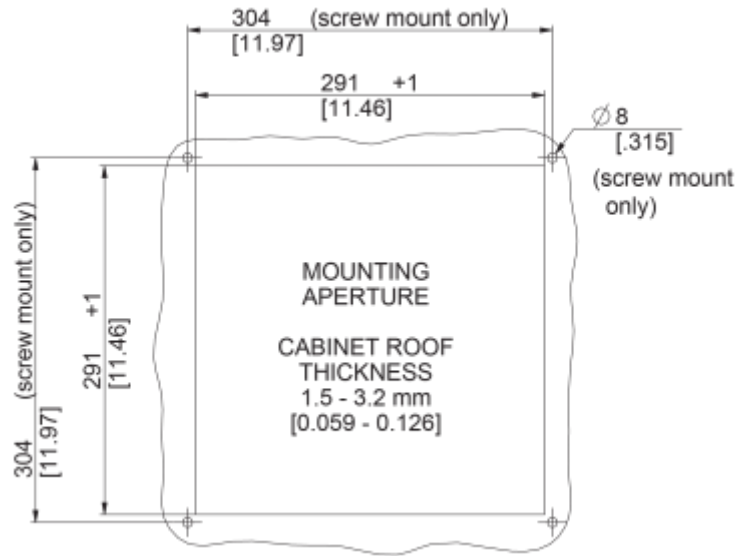

Roof Filter Fan

Description

Order Number:	6095A3000
Brand Name:	SOLIFLEX
Color:	RAL 7035
Housing Material:	Mild steel, powder coated
Ingress protection:	IP 54, Type 1, 12
Approvals:	CE, cURus

Technical data

Operating temperature range:	14°F - +131°F
Air volume flow unimpeded:	570 cfm
Static pressure:	750 Pa
Mounting:	top mounted
Dimension H x W x D:	5.8 x 18 x 18 inch
Weight:	7 kg
Cut out dimensions:	11.46 x 11.46 inch
Voltage / Frequency:	115 V ~ 60 Hz
Rated current:	1.9 A
Power consumption:	225 W
Degree of separation:	85% - DIN 24185
Filter class:	G3 (Aluminium optional)
Noise level:	76 dB(A)
Connection:	4 - poliger Push-fit Stecker

Cut out dimensions:

Order Information

Taric code	84145915
GTIN (EAN)	5350604100893