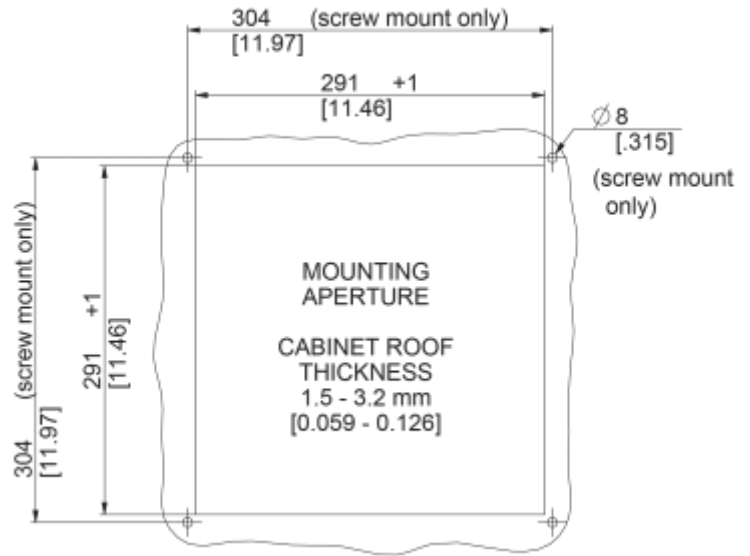

### Description

<b>Order Number:</b>	6095A9000
<b>Brand Name:</b>	SOLIFLEX
<b>Color:</b>	RAL 7035
<b>Housing Material:</b>	Mild steel, powder coated
<b>Ingress protection:</b>	IP 54, Type 1, 12
<b>Approvals:</b>	CE, cURus

## Technical data

<b>Operating temperature range:</b>	14°F - +131°F
<b>Air volume flow unimpeded:</b>	570 cfm
<b>Static pressure:</b>	550 Pa
<b>Mounting:</b>	top mounted
<b>Dimension H x W x D:</b>	5.8 x 18 x 18 inch
<b>Weight:</b>	7 kg
<b>Cut out dimensions:</b>	11.46 x 11.46 inch
<b>Voltage / Frequency:</b>	400/460 V - 50/60 Hz 3~
<b>Rated current:</b>	Max. 0.33 A
<b>Power consumption:</b>	Max. 230 W
<b>Degree of separation:</b>	85% - DIN 24185
<b>Filter class:</b>	G3 (Aluminium optional)
<b>Noise level:</b>	76 dB(A)
<b>Connection:</b>	4 - poliger Push-fit Stecker

**Cut out dimensions:**