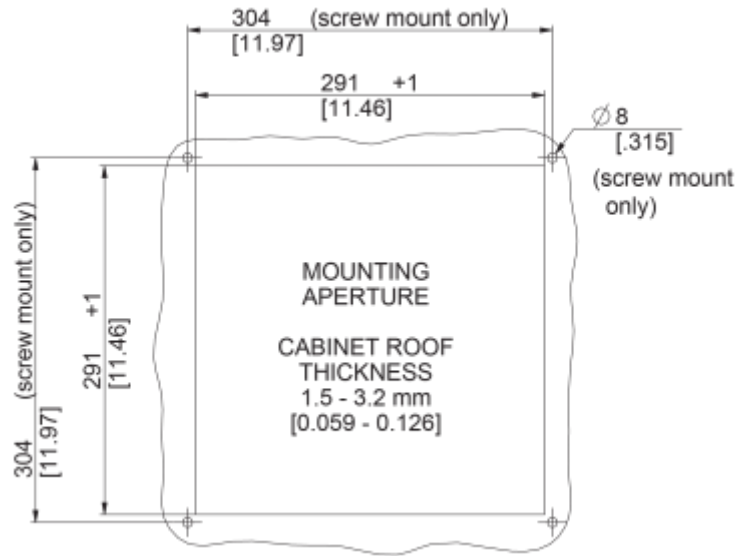

Roof Filter Fan

Description

Order Number:	6095A9000
Brand Name:	SOLIFLEX
Color:	RAL 7035
Housing Material:	Mild steel, powder coated
Ingress protection:	IP 54, Type 1, 12
Approvals:	CE, cURus

Technical data

Operating temperature range:	14°F - +131°F
Air volume flow unimpeded:	570 cfm
Static pressure:	550 Pa
Mounting:	top mounted
Dimension H x W x D:	5.8 x 18 x 18 inch
Weight:	7 kg
Cut out dimensions:	11.46 x 11.46 inch
Voltage / Frequency:	400/460 V - 50/60 Hz 3~
Rated current:	Max. 0.33 A
Power consumption:	Max. 230 W
Degree of separation:	85% - DIN 24185
Filter class:	G3 (Aluminium optional)
Noise level:	76 dB(A)
Connection:	4 - poliger Push-fit Stecker

Cut out dimensions:

Order Information

Taric code	84145915
GTIN (EAN)	5350604100893