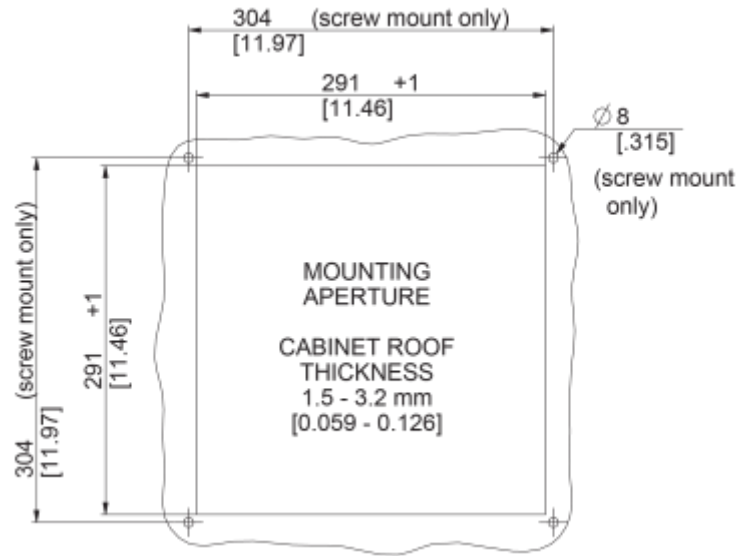

Roof Filter Fan

Description

| | |
|----------------------------|--|
| Order Number: | 6064A4000 |
| Brand Name: | SOLIFLEX |
| Color: | RAL 7035 |
| Housing Material: | Mild steel, powder coated |
| Ingress protection: | IP 54, Type 1, 12 |
| Included: | G3 Filter |
| Optional: | Aluminium filter kit Temperature control thermostat Alarm thermostat |
| Approvals: | CE, cURus |

Technical data

| | |
|--|------------------------------|
| Operating temperature range: | -10°C - 55°C |
| Air volume flow (system / unimpeded): | 285 m ³ /hr |
| Air volume flow unimpeded: | 290 cfm |
| Static pressure: | 63 Pa |
| Mounting: | top mounted |
| Dimension H x W x D: | 5.8 x 18 x 18 inch |
| Weight: | 7 kg |
| Cut out dimensions: | 11.46 x 11.46 inch |
| Voltage / Frequency: | 230 V ~ 50/60 Hz |
| Rated current: | 0.3 A |
| Power consumption: | 57 W |
| Degree of separation: | 85% - DIN 24185 |
| Filter class: | G3 (Aluminium optional) |
| Noise level: | 51 dB(A) |
| Connection: | 4 - poliger Push-fit Stecker |

Cut out dimensions:

Order Information

| | |
|-------------------|---------------|
| Taric code | 84145915 |
| GTIN (EAN) | 5350604100893 |