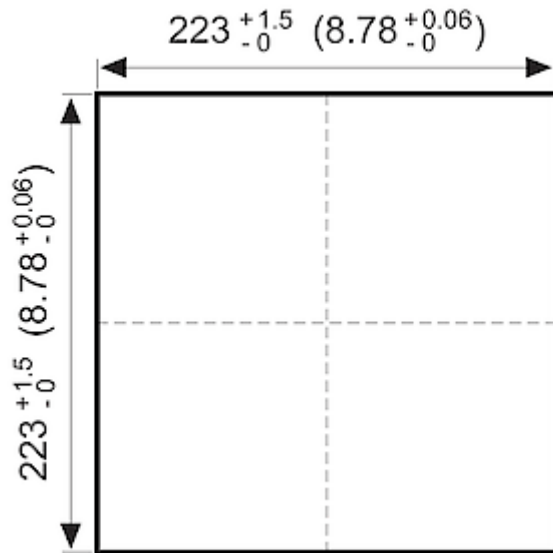

## Technical data

<b>Operating temperature range:</b>	14°F - +131°F
<b>Dimension H x W x D:</b>	9.84 x 9.84 x 1.33 in.
<b>Weight:</b>	0.93 lbs
<b>Cut out dimensions:</b>	8.78 x 8.78 in. (+0.06)
<b>Degree of separation:</b>	85% - DIN 24185
<b>Wall thickness:</b>	0.06 -0.10 inch
<b>Installation:</b>	Elastic clips

**Air flow:**

**Cut out dimensions:**