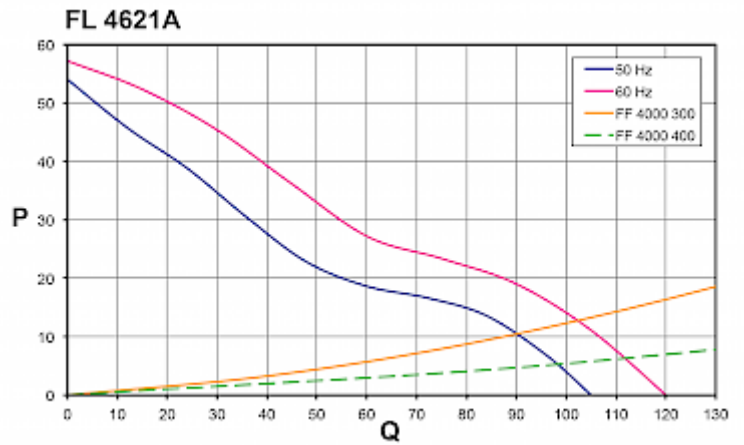

Air flow:

Q = Air flow [m³/h]
P = Static pressure [Pa]