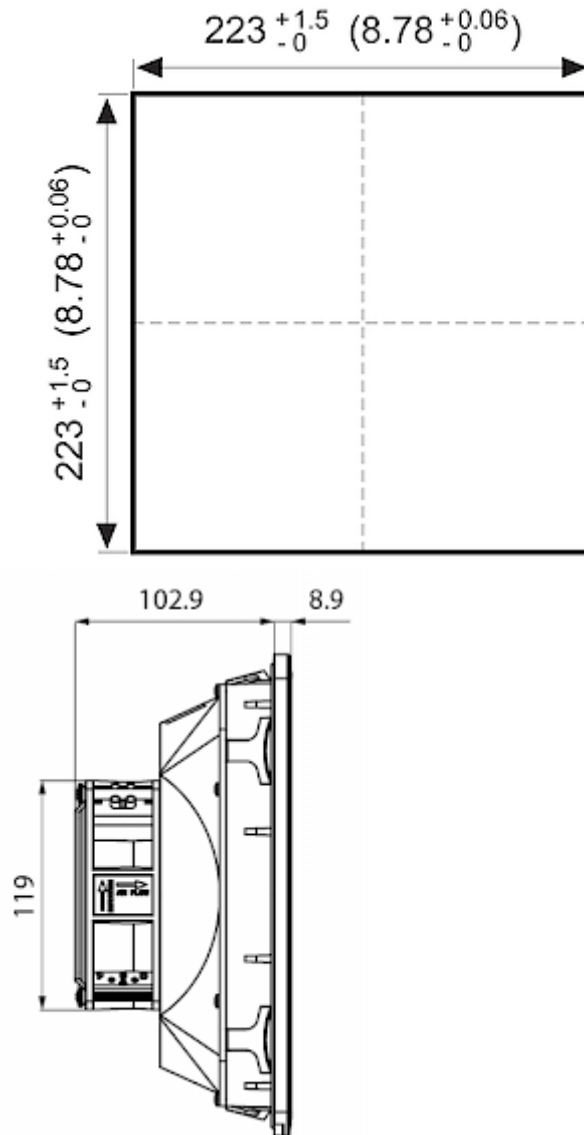

## Technical data

<b>Operating temperature range:</b>	14°F - +131°F
<b>Air volume flow unimpeded:</b>	62 cfm / 71 cfm
<b>Static pressure:</b>	0.22 inH2O @ 50Hz 0.23 inH2O @ 60Hz
<b>Dimension H x W x D:</b>	9.8 x 9.8 x 4.4 inch
<b>Weight:</b>	2.7 lbs
<b>Cut out dimensions:</b>	8.8 x 8.8 (+0.06) inch
<b>Voltage / Frequency:</b>	230 V ~ 50/60 Hz
<b>Rated current:</b>	0.11 A / 0.10 A
<b>Power consumption:</b>	18 W / 17 W
<b>Degree of separation:</b>	85% - DIN 24185
<b>Wall thickness:</b>	0.06 - 0.10 in.
<b>Filter class:</b>	G3 according to EN 779
<b>Installation:</b>	Elastic clips or by 4 self-threading screws
<b>Noise level:</b>	48 dB(A) @ 50 Hz 54 dB(A) @ 60 Hz

**Air flow:**

Q = Air flow [m<sup>3</sup>/h]  
 P = Static pressure [Pa]

**Cut out dimensions:**