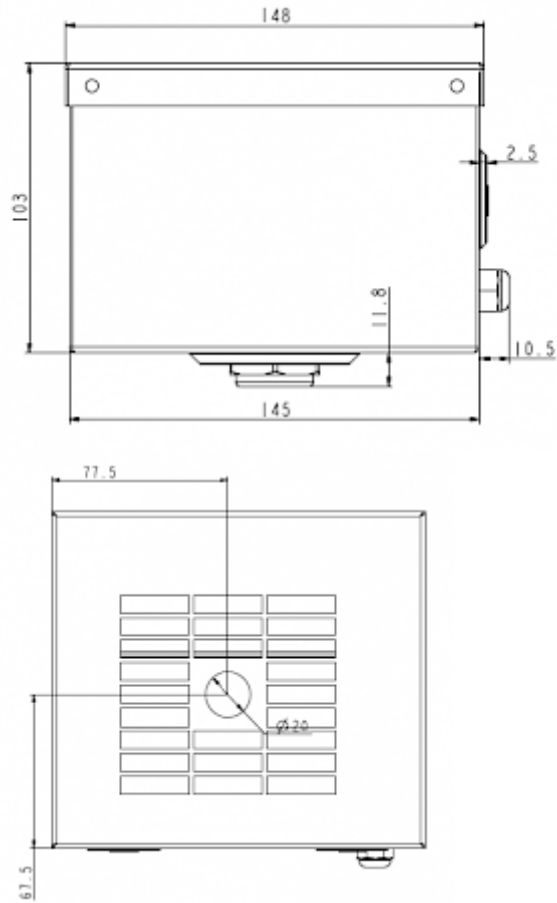

Description

Order Number:	82000001
Color:	RAL 7035
Housing Material:	Mild steel, powder coated
Note:	Evaporation capacity app. 250 ml/hr.
Approvals:	CE

Technical data

Mounting:	Anbau
Dimension H x W x D:	4. x 6.4 x 5.8 inch
Voltage / Frequency:	230 V ~ 50/60 Hz
Starting current:	2 A

Air flow:

Cut out dimensions:

Order Information

EAN Nummer

5350604300231
