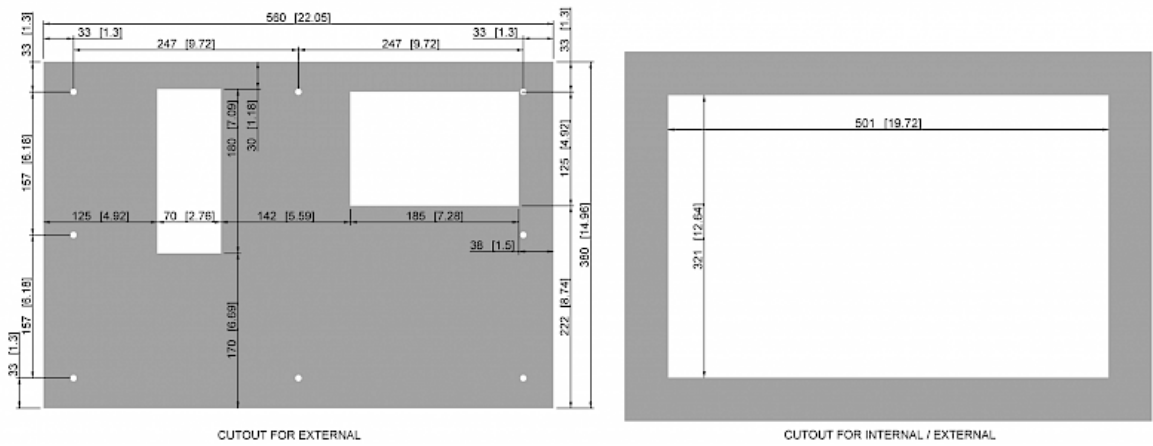

Technical data

Cooling capacity 95F/95F:	1450 BTU
Cooling capacity 95F/122F:	670 BTU
Compressor type:	Rotary piston compressor
Refrigerant / GWP:	R134a / 1430
Refrigerant charge:	100 g / 3.53 oz
High / low pressure:	27 / 15 bar 391 / 220 psig
Operating temperature range:	50°F - 122°F
Air volume flow (system / unimpeded):	Ambient air circuit: 127 / 265 cfm Cabinet air circuit: 68 / 147 cfm
Mounting:	Wall mounted / Recessed
Dimension H x W x D:	13.4 x 20.5 x 4.3 inch
Weight:	33 lbs.
Cut out dimensions:	12.6 x 19.7 inch
Voltage / Frequency:	120 V ~ 60 Hz
Current 95F95F:	3.2 A
Starting current:	7.4 A
Max. current:	3.6 A
Nominal power 95F95F:	350 W
Max. power:	410 W
Fuse:	6 A (T)
Short-circuit current rating:	5 kA
Rated current compressor:	9.2 A
Full load current fans:	3.6 A
Connection:	Connection terminal block

Performance graph:

Air flow:

Cut out dimensions:

Order Information

Box dimensions	577 x 442 x 156.5 mm
Gross weight	17 kg
Taric code	84158200
GTIN (EAN)	5350604370272