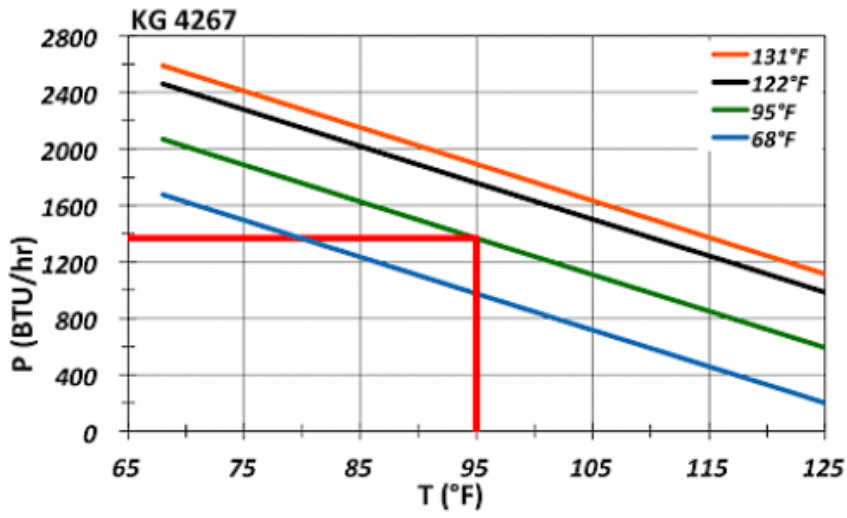

Technical data

Cooling capacity 95F/95F:	1450 BTU
Cooling capacity 95F/122F:	670 BTU
Compressor type:	Rotary piston compressor
Refrigerant / GWP:	R134a / 1430
Refrigerant charge:	100 g / 3.53 oz
High / low pressure:	27 / 15 bar 391 / 220 psig
Operating temperature range:	50°F - 122°F
Air volume flow (system / unimpeded):	Ambient air circuit: 127 / 265 cfm Cabinet air circuit: 68 / 147 cfm
Mounting:	Wall mounted / Recessed
Dimension H x W x D:	13.4 x 20.5 x 4.3 inch
Weight:	33 lbs.
Cut out dimensions:	12.6 x 19.7 inch
Voltage / Frequency:	120 V ~ 60 Hz
Current 95F95F:	3.2 A
Starting current:	7.4 A
Max. current:	3.6 A
Nominal power 95F95F:	350 W
Max. power:	410 W
Fuse:	6 A (T)
Short-circuit current rating:	5 kA
Rated current compressor:	9.2 A
Full load current fans:	3.6 A
Connection:	Connection terminal block

Performance graph:

Air flow:

Cut out dimensions:

Order Information

Box dimensions	577 x 442 x 156.5 mm
Gross weight	17 kg
Taric code	84158200
GTIN (EAN)	5350604370272