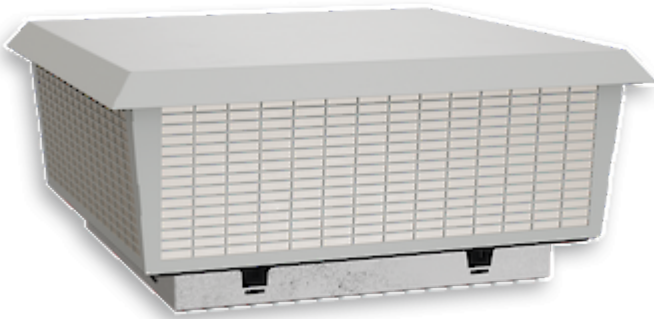

Roof Filter Fan

Description

Order Number:	6996A4000
Brand Name:	SOLIFLEX
Color:	RAL 7035
Housing Material:	Mild steel, powder coated
Ingress protection:	IP 21
Note:	Airflow with aluminium filter (optional) 1300 m ³ /hr
Approvals:	CE

Technical data

Operating temperature range:	-4°F - +131°F
Air volume flow unimpeded:	883 cfm
Mounting:	top mounted
Dimension H x W x D:	12.2 x 22 x 22 inch
Weight:	approx. 16 kg
Cut out dimensions:	11.46 x 11.46 inch
Voltage / Frequency:	230 V ~ 50/60 Hz
Rated current:	0.17 A
Power consumption:	40 W
Filter class:	Optional Aluminium filter
Noise level:	51 dB(A)
Connection:	4 - poliger Push-fit Stecker