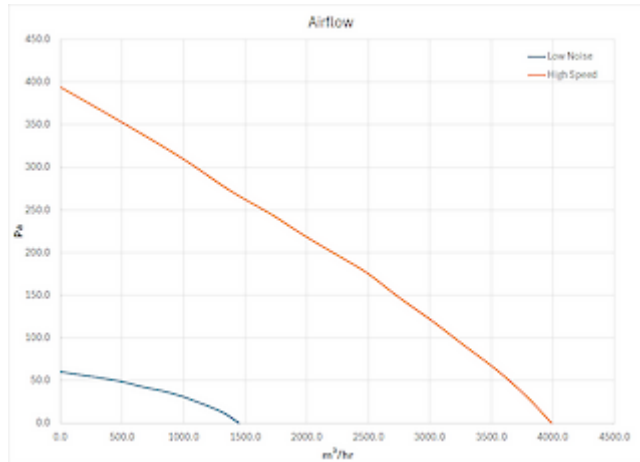

Technical data

Operating temperature range:	-4°F - +131°F
Air volume flow unimpeded:	Low noise: 883 cfm Full Speed: 2354 cfm
Mounting:	top mounted
Dimension H x W x D:	12.2 x 22 x 22 inch
Weight:	16 kg
Cut out dimensions:	16.14 x 16.14 inch
Voltage / Frequency:	230 V ~ 50/60 Hz
Rated current:	Geräuscharm: 0.17 A High Speed: 1.09 A
Power consumption:	Geräuscharm: 40 W High Speed: 250 W
Filter class:	Optional Aluminium filter
Noise level:	Geräuscharm: 55 dB(A) High Speed: 70 dB(A)
Connection:	4-poliger Push-fit Anschlußstecker Fan Status (optional) - 2-poliger Push-fit Stecker Speed Control / Modbus (optional) 5-poliger Push-fit Stecker

Performance graph:

Air flow:

Q = Air flow [m³/h]
P = Static pressure [Pa]

Cut out dimensions:

Order Information

Taric code

84145915
