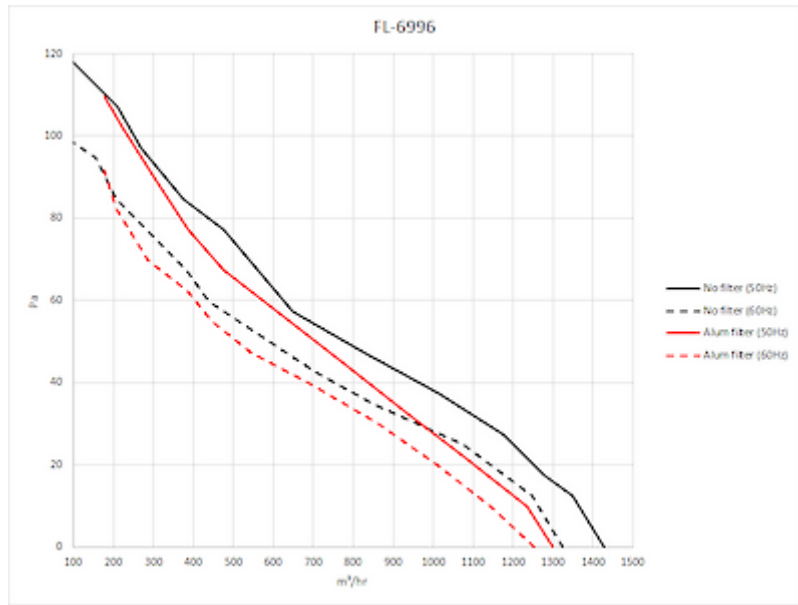

Roof Filter Fan

Description

Order Number:	6996A4000
Brand Name:	SOLIFLEX
Color:	RAL 7035
Housing Material:	Mild steel, powder coated
Ingress protection:	IP 21
Note:	Airflow with aluminium filter (optional) 1300 m ³ /hr
Approvals:	CE

Technical data

Operating temperature range:	-4°F - +131°F
Air volume flow unimpeded:	883 cfm
Mounting:	top mounted
Dimension H x W x D:	12.2 x 22 x 22 inch
Weight:	approx. 16 kg
Cut out dimensions:	11.46 x 11.46 inch
Voltage / Frequency:	230 V ~ 50/60 Hz
Rated current:	0.17 A
Power consumption:	40 W
Filter class:	Optional Aluminium filter
Noise level:	51 dB(A)
Connection:	4 - poliger Push-fit Stecker

Performance graph:

Cut out dimensions:

Order Information

Taric code

84145915
