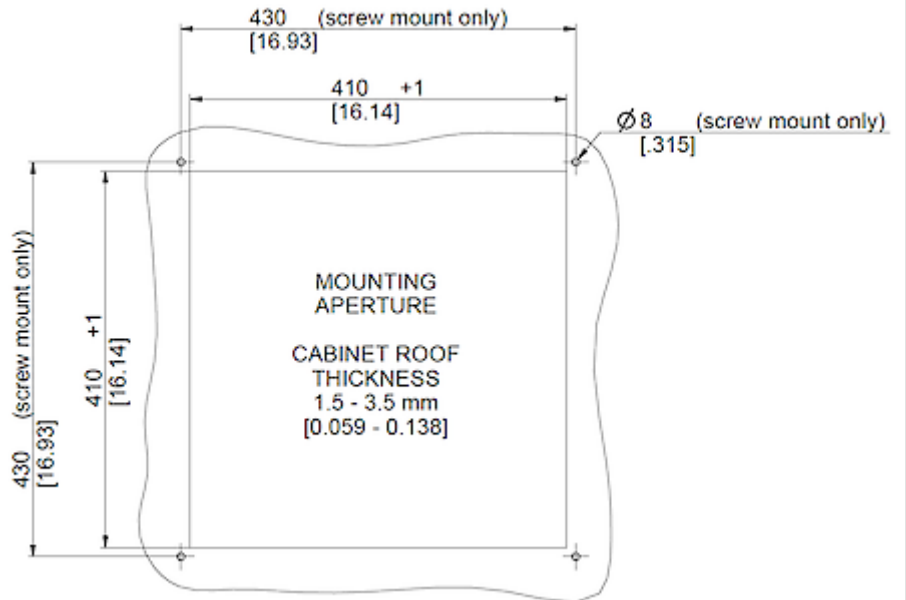

Roof Filter Fan

Description

Order Number:	6996A4000
Brand Name:	SOLIFLEX
Color:	RAL 7035
Housing Material:	Mild steel, powder coated
Ingress protection:	IP 21
Note:	Airflow with aluminium filter (optional) 1300 m ³ /hr
Approvals:	CE

Technical data

Operating temperature range:	-4°F - +131°F
Air volume flow unimpeded:	883 cfm
Mounting:	top mounted
Dimension H x W x D:	12.2 x 22 x 22 inch
Weight:	approx. 16 kg
Cut out dimensions:	11.46 x 11.46 inch
Voltage / Frequency:	230 V ~ 50/60 Hz
Rated current:	0.17 A
Power consumption:	40 W
Filter class:	Optional Aluminium filter
Noise level:	51 dB(A)
Connection:	4 - poliger Push-fit Stecker

Performance graph:

Cut out dimensions:

Order Information

Taric code

84145915
