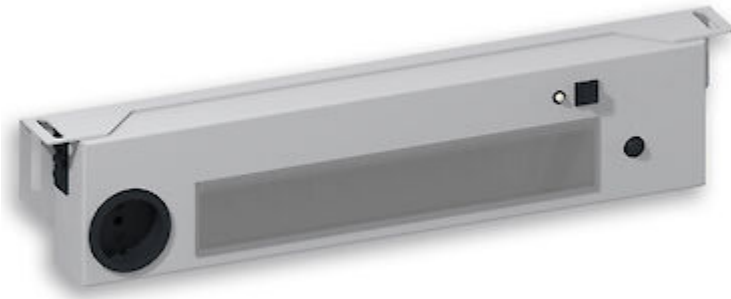

LED Schaltschrankleuchte mit Bewegungsmelder

Description

Order Number:	490502612
Color:	RAL 9003
Housing Material:	Mild steel, powder coated
Ingress protection:	IP 20
Included:	Bewegungsmelder Schuko Steckdose (max. 16 A) Daisy Chain max. 10
Approvals:	CE

Technical data

Operating temperature range:	-22°F - 122°F
Mounting:	M5 Schrauben (x2)
Dimension H x W x D:	16.54 x 3.54 x 1.77 inch
Weight:	2 kg
Voltage / Frequency:	230 V ~ 50/60 Hz
Rated current:	16.8 A
Power consumption:	16 W
Lamp:	EB-7801
Luminosity:	1500 lm / 5100 K
Lifetime:	60,000 hrs. @ 68°F
Connection:	Empfohlene externe Vorsicherung: 17 A (T) oder Schutzschalter C16