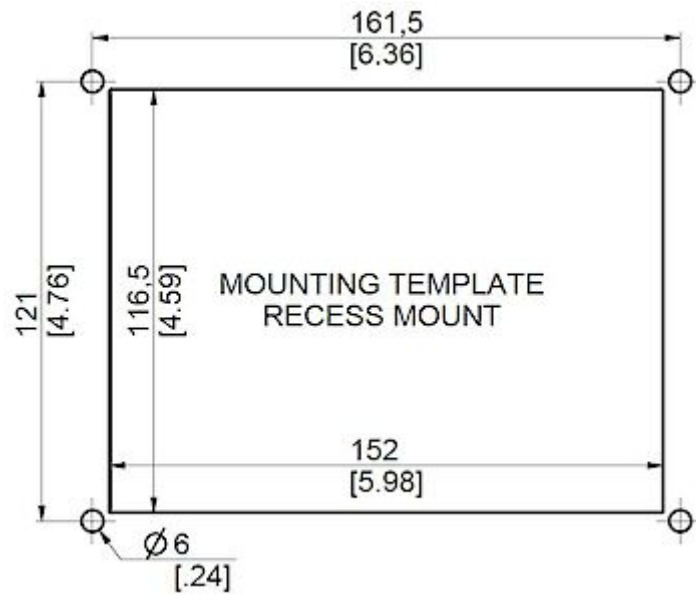

## Description

<b>Order Number:</b>	3039303
<b>Brand Name:</b>	SOLIFLEX
<b>Color:</b>	Black
<b>Housing Material:</b>	PC UL94V-0
<b>Note:</b>	Use a class 2 power unit (UL)
<b>Approvals:</b>	CE, cURus

## Technical data

<b>Condensation rate:</b>	25 ml/hr
<b>Operating temperature range:</b>	32°F - 149°F
<b>Mounting:</b>	Recessed, DIN rail, enclosure floor Optional wall mounting with mounting frame 1019305
<b>Dimension H x W x D:</b>	6.9 x 5.4 x (2.8 - 2.4) inch
<b>Weight:</b>	4 lbs.
<b>Cut out dimensions:</b>	152 x 117.5 mm
<b>Voltage / Frequency:</b>	24 V DC
<b>Rated current:</b>	2.1 A
<b>Starting current:</b>	3.1 A
<b>Max. current:</b>	2.4 A
<b>Power consumption:</b>	50 W
<b>Max. power:</b>	58 W
<b>Fuse:</b>	4 A (T)
<b>Connection:</b>	Connection terminal block

**Cut out dimensions:**