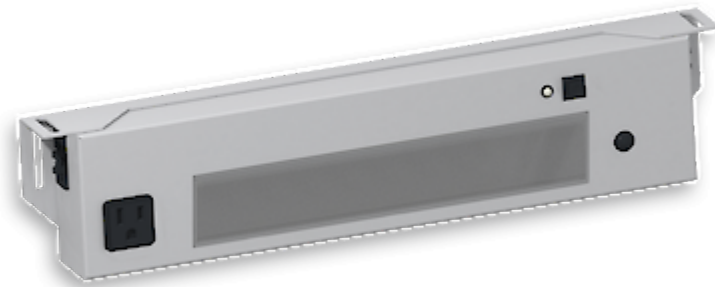

LED Schaltschrankleuchte mit Bewegungsmelder

Description

Order Number:	490513612
Color:	RAL 9003
Housing Material:	Mild steel, powder coated
Ingress protection:	IP 20
Included:	Bewegungsmelder NEMA 5-15 Steckdose (max. 10.6 A) Daisy Chain
Approvals:	CE, cURus
UL File Number:	E358386

Technical data

Operating temperature range:	-22°F - 122°F
Mounting:	M5 Schrauben (x2)
Dimension H x W x D:	16.54 x 3.54 x 1.77 inch
Weight:	2 kg
Voltage / Frequency:	115 V ~ 50/60 Hz
Rated current:	10.6 A
Power consumption:	16 W
Lamp:	EB-7801
Luminosity:	1500 lm / 5100 K
Lifetime:	60,000 hrs. @ 68°F
Connection:	Wieland/Adels connector