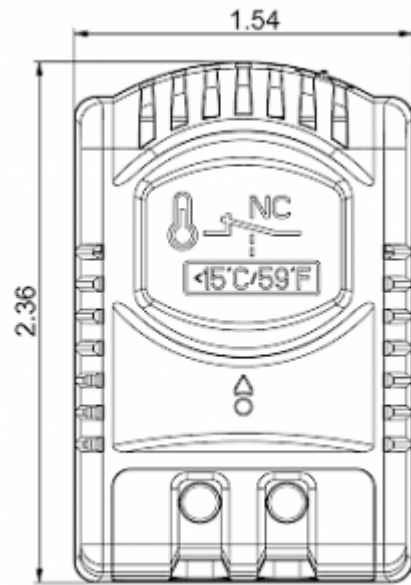

## Description

<b>Order Number:</b>	301030
<b>Brand Name:</b>	SOLIFLEX
<b>Color:</b>	Grey RAL 7011
<b>Housing Material:</b>	PC plastic
<b>Ingress protection:</b>	IP 20
<b>Note:</b>	Hyst.10±2K / Sw.Pt.tol ±2K
<b>Approvals:</b>	CE, cURus
<b>UL File Number:</b>	E358385

## Technical data

<b>Operating temperature range:</b>	-40°F - +176°F
<b>Setting range:</b>	ON 35°C/95°F - OFF 25°C/77°F
<b>Mounting:</b>	DIN rail 1.38 inch
<b>Dimension H x W x D:</b>	12.36 x 1.54 x 1.53 inch
<b>Weight:</b>	~ 1.76 oz.
<b>Voltage / Frequency:</b>	max. 250 V AC 16 A(res) / 10 A(ind) max. 72 V DC max. 30 W
<b>Lifetime:</b>	100,000 hrs.
<b>Connection:</b>	2-pole terminal, clamping torque 0.5 Nm max. solid wire - 2.5 mm <sup>2</sup> max. stranded wire - 1.5 mm <sup>2</sup> max.

**Cut out dimensions:**