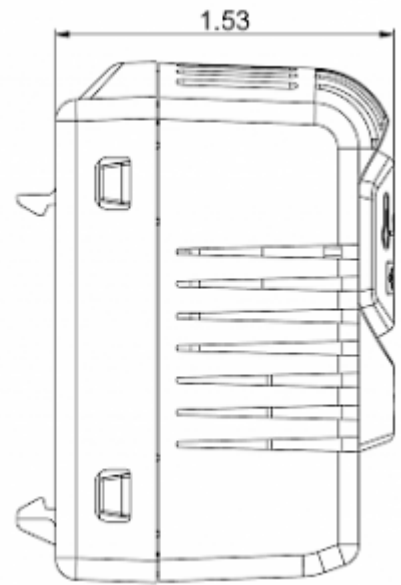

## Technical data

<b>Operating temperature range:</b>	-40°F - +176°F
<b>Setting range:</b>	ON 35°C/95°F - OFF 25°C/77°F
<b>Mounting:</b>	DIN rail 1.38 inch
<b>Dimension H x W x D:</b>	12.36 x 1.54 x 1.53 inch
<b>Weight:</b>	~ 1.76 oz.
<b>Voltage / Frequency:</b>	max. 250 V AC 16 A(res) / 10 A(ind) max. 72 V DC max. 30 W
<b>Lifetime:</b>	100,000 hrs.
<b>Connection:</b>	2-pole terminal, clamping torque 0.5 Nm max. solid wire - 2.5 mm <sup>2</sup> max. stranded wire - 1.5 mm <sup>2</sup> max.

**Cut out dimensions:**