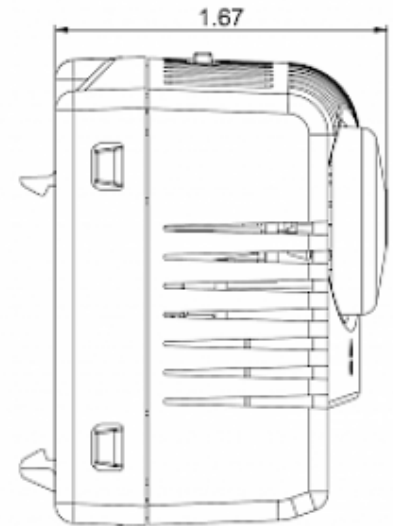

Dimensions: