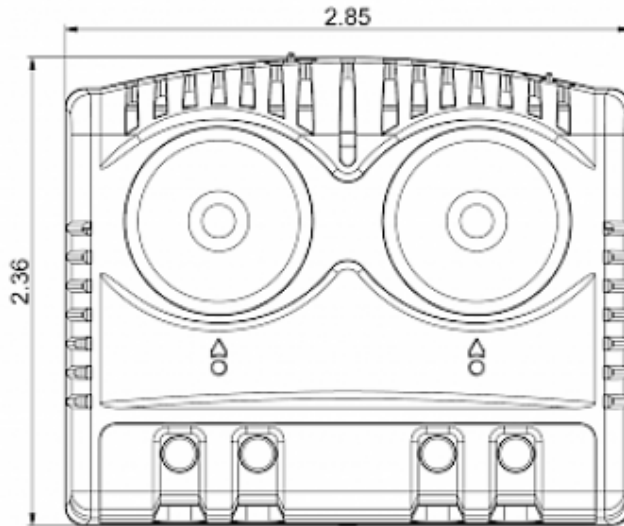

Twin thermostat NCNC

Description

Order Number:	301210
Brand Name:	SOLIFLEX
Color:	Grey (RAL 7011)
Housing Material:	PC plastic
Ingress protection to EN 60 529:	IP 20
Note:	Hyst. $7\pm 3K$ / Sw.Pt.tol $\pm 4K$
Approvals:	CE, cURus
UL File Number:	E358385

Technical data

Operating temperature range:	-40°F - +176°F
Setting range:	-10°C - 80°C
Mounting:	Clips for DIN rail 1.38 inch
Dimension H x W x D:	2.36 x 2.85 x 1.67 inch
Weight:	~3.89 oz.
Voltage / Frequency:	max. 250 V AC 16 A(res) / 2 A(ind) max. 72 V DC max. 30 W
Lifetime:	100,000 hrs.
Connection:	2-pole terminal (x2), clamping torque 0.5 Nm max. solid wire - AWG 14 max., stranded wire - AWG 16 max.

Dimensions:

Order Information

Zolltarifnummer	90321080
EAN Nummer	5350604010222