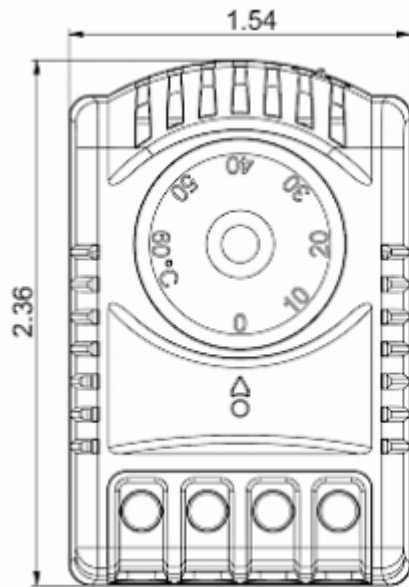

### Description

<b>Order Number:</b>	301320
<b>Brand Name:</b>	SOLIFLEX
<b>Color:</b>	Grey (RAL 7011)
<b>Housing Material:</b>	PC plastic
<b>Ingress protection to EN 60 529:</b>	IP 20
<b>Note:</b>	Hyst. 4-7K/1K / Sw.Pt.tol $\pm$ 3K
<b>Approvals:</b>	CE, cURus
<b>UL File Number:</b>	E358385

## Technical data

<b>Operating temperature range:</b>	32°F -140°F
<b>Setting range:</b>	0°C - 60°C
<b>Mounting:</b>	Clips for DIN rail 1.38 inch
<b>Dimension H x W x D:</b>	2.36 x 1.54 x 2.10 inch
<b>Weight:</b>	2.26 oz.
<b>Voltage / Frequency:</b>	AC:250V/10A(res)/2A(ind) DC:72V/30W UL: max.250 VAC NC/NO: 10/5 A (res)
<b>Lifetime:</b>	100,000 hrs.
<b>Connection:</b>	4-pole terminal, clamping torque 0.5 Nm max. solid wire - AWG 14 max., stranded wire - AWG 16 max.

**Dimensions:**