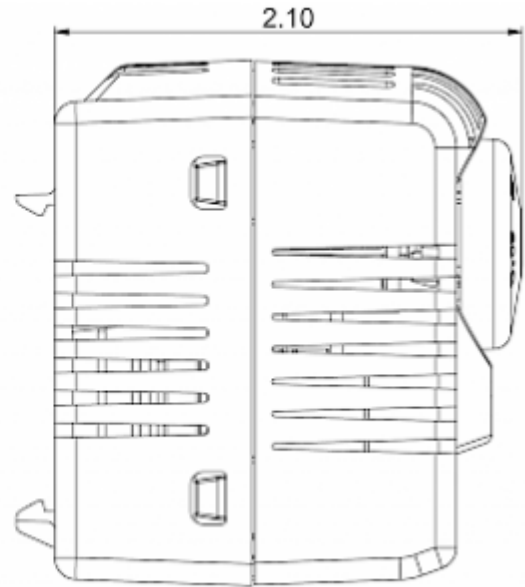

## Thermal f.b. thermostat

### Description

<b>Order Number:</b>	301320
<b>Brand Name:</b>	SOLIFLEX
<b>Color:</b>	Grey (RAL 7011)
<b>Housing Material:</b>	PC plastic
<b>Ingress protection to EN 60 529:</b>	IP 20
<b>Note:</b>	Hyst. 4-7K/1K / Sw.Pt.tol $\pm$ 3K
<b>Approvals:</b>	CE, cURus
<b>UL File Number:</b>	E358385

## Technical data

<b>Operating temperature range:</b>	32°F -140°F
<b>Setting range:</b>	0°C - 60°C
<b>Mounting:</b>	Clips for DIN rail 1.38 inch
<b>Dimension H x W x D:</b>	2.36 x 1.54 x 2.10 inch
<b>Weight:</b>	2.26 oz.
<b>Voltage / Frequency:</b>	AC:250V/10A(res)/2A(ind) DC:72V/30W UL: max.250 VAC NC/NO: 10/5 A (res)
<b>Lifetime:</b>	100,000 hrs.
<b>Connection:</b>	4-pole terminal, clamping torque 0.5 Nm max. solid wire - AWG 14 max., stranded wire - AWG 16 max.

**Dimensions:**