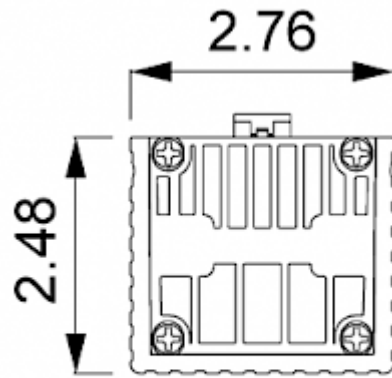

Convective Heater

Description

Order Number:	501075
Brand Name:	SOLIFLEX
Color:	Black
Housing Material:	PC plastic
Note:	PTC Widerstand selbstregulierend
Approvals:	CE, cURus

Technical data

Heating power at 50°F:	75 W
Operating temperature range:	-49°F - +158°F
Mounting:	DIN Schiene
Dimension H x W x D:	5.51 x 2.76 x 2.48 in.
Weight:	0.86 lbs.
Voltage / Frequency:	120-240 V AC/DC ~ 50/60 Hz
Max. current:	4 A
Connection:	2 screw terminal block for standard or rigid wire 2.5 mm ²

Cut out dimensions:

Order Information

Zolltarifnummer 85162999

EAN Nummer 5350604020047