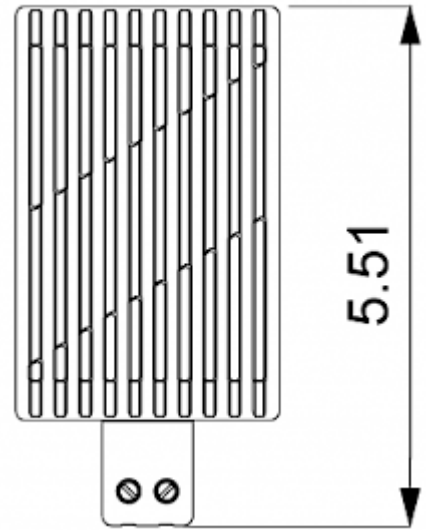

Convective Heater

Description

Order Number:	501075
Brand Name:	SOLIFLEX
Color:	Black
Housing Material:	PC plastic
Note:	PTC Widerstand selbstregulierend
Approvals:	CE, cURus

Technical data

Heating power at 50°F:	75 W
Operating temperature range:	-49°F - +158°F
Mounting:	DIN Schiene
Dimension H x W x D:	5.51 x 2.76 x 2.48 in.
Weight:	0.86 lbs.
Voltage / Frequency:	120-240 V AC/DC ~ 50/60 Hz
Max. current:	4 A
Connection:	2 screw terminal block for standard or rigid wire 2.5 mm ²

Cut out dimensions:

Order Information

Zolltarifnummer 85162999

EAN Nummer 5350604020047