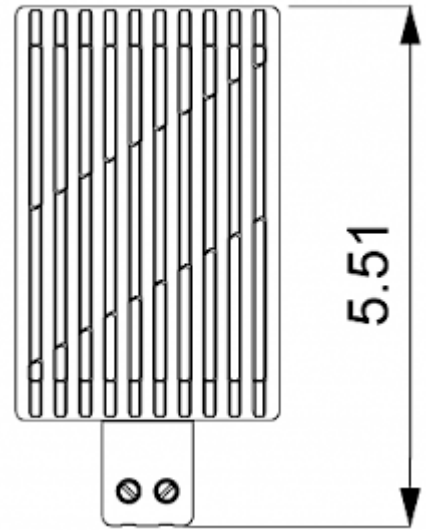

Convective Heater

Description

Order Number: 501100

Brand Name: SOLIFLEX

Color: Black

Housing Material: PC plastic

Note: Heating element type: PTC resistor, self regulating, plastic housing

Approvals: CE, cURus

Technical data

Heating power at 50°F:	100 W
Operating temperature range:	-49°F - +158°F
Mounting:	DIN rail
Dimension H x W x D:	5.51 x 2.76 x 2.48 in.
Weight:	0.86 lbs.
Voltage / Frequency:	120-240 V AC/DC ~ 50/60 Hz
Max. current:	5 A
Connection:	2 screw terminal block for standard or rigid wire 2.5 mm ²

Cut out dimensions:

Order Information

Zolltarifnummer	85162999
EAN Nummer	5350604020061