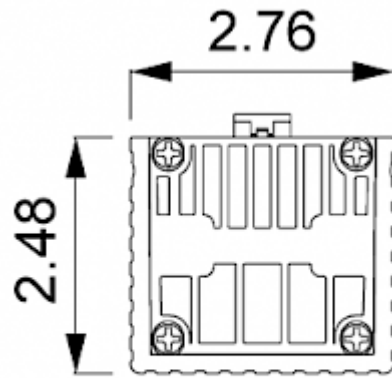

Convective Heater

Description

Order Number: 501100

Brand Name: SOLIFLEX

Color: Black

Housing Material: PC plastic

Note: Heating element type: PTC resistor, self regulating, plastic housing

Approvals: CE, cURus

Technical data

Heating power at 50°F:	100 W
Operating temperature range:	-49°F - +158°F
Mounting:	DIN rail
Dimension H x W x D:	5.51 x 2.76 x 2.48 in.
Weight:	0.86 lbs.
Voltage / Frequency:	120-240 V AC/DC ~ 50/60 Hz
Max. current:	5 A
Connection:	2 screw terminal block for standard or rigid wire 2.5 mm ²

Cut out dimensions:

Order Information

Zolltarifnummer	85162999
EAN Nummer	5350604020061