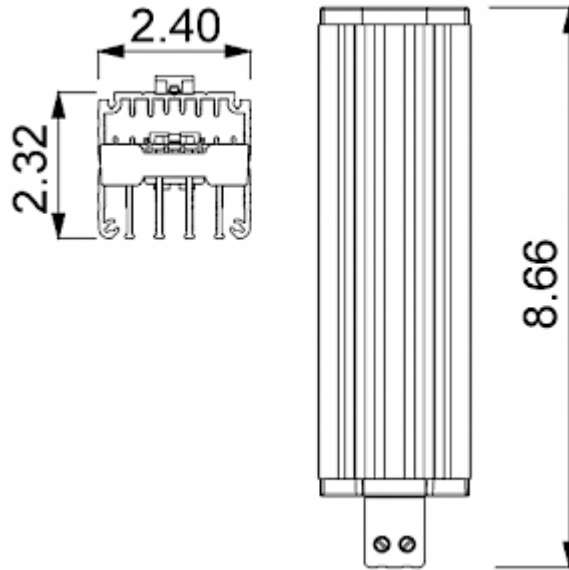

Convective Heater

Description

Order Number:	501150
Brand Name:	SOLIFLEX
Color:	Black
Housing Material:	PC plastic
Note:	PTC resistance self-regulating
Approvals:	CE, cURus

Technical data

Heating power at 50°F:	150 W
Operating temperature range:	-49°F - +158°F
Mounting:	DIN Schiene
Dimension H x W x D:	8.66 x 2.32 x 2.40 in.
Weight:	1.46 lbs.
Voltage / Frequency:	120-240 V AC/DC ~ 50/60 Hz
Max. current:	9.5 A
Connection:	2 screw terminal block for standard or rigid wire 2.5 mm ²

Cut out dimensions:

Order Information

Zolltarifnummer

85162999