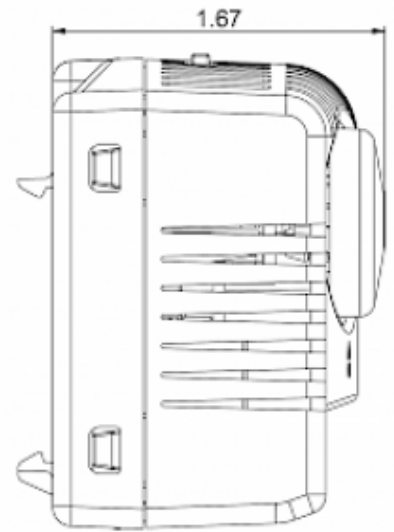

Twin thermostat NCNC

Description

Order Number:	301211
Brand Name:	SOLIFLEX
Color:	Grey (RAL 7011)
Housing Material:	PC plastic
Ingress protection:	IP 20
Note:	Hyst. $7\pm 3K$ / Sw.Pt.tol $\pm 4K$
Approvals:	CE, cURus
UL File Number:	E358385

Technical data

Operating temperature range:	-40°F - 176°F
Setting range:	14°F - 176°F
Mounting:	Clips for DIN rail 1.38 inch
Dimension H x W x D:	2.36 x 2.85 x 1.67 inch
Weight:	~3.89 oz.
Voltage / Frequency:	max. 250 V AC 16 A(res) / 2 A(ind) max. 72 V DC max. 30 W
Lifetime:	100,000 hrs.
Connection:	2-pole terminal (x2), clamping torque 0.5 Nm max. solid wire - AWG 14 max., stranded wire - AWG 16 max.

**Cut out
dimensions:**

Order Information

Zolltarifnummer	90321089
EAN Nummer	5350604010253