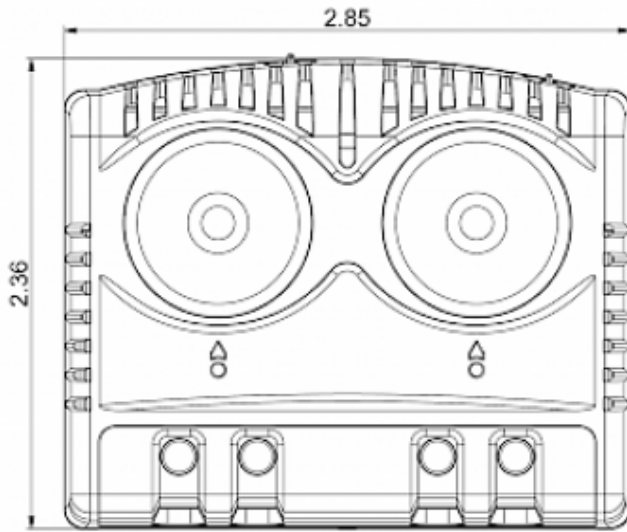

Twin thermostat NCNC

Description

Order Number:	301211
Brand Name:	SOLIFLEX
Color:	Grey (RAL 7011)
Housing Material:	PC plastic
Ingress protection:	IP 20
Note:	Hyst. $7\pm 3K$ / Sw.Pt.tol $\pm 4K$
Approvals:	CE, cURus
UL File Number:	E358385

Technical data

Operating temperature range:	-40°F - 176°F
Setting range:	14°F - 176°F
Mounting:	Clips for DIN rail 1.38 inch
Dimension H x W x D:	2.36 x 2.85 x 1.67 inch
Weight:	~3.89 oz.
Voltage / Frequency:	max. 250 V AC 16 A(res) / 2 A(ind) max. 72 V DC max. 30 W
Lifetime:	100,000 hrs.
Connection:	2-pole terminal (x2), clamping torque 0.5 Nm max. solid wire - AWG 14 max., stranded wire - AWG 16 max.

**Cut out
dimensions:**

Order Information

Zolltarifnummer	90321089
EAN Nummer	5350604010253