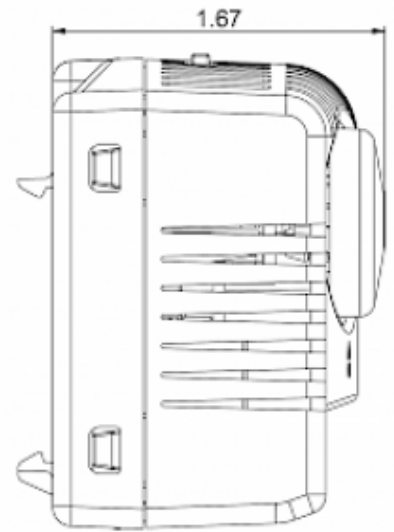

## Twin thermostat NONO

## Description

<b>Order Number:</b>	301221
<b>Brand Name:</b>	SOLIFLEX
<b>Color:</b>	Grey (RAL 7011)
<b>Housing Material:</b>	PC plastic
<b>Ingress protection:</b>	IP 20
<b>Note:</b>	Hyst. 7±3K / Sw.Pt.tol ±4K
<b>Approvals:</b>	CE, cURus
<b>UL File Number:</b>	E358385

## Technical data

<b>Operating temperature range:</b>	-40°F - 176°F
<b>Setting range:</b>	14°F - 176°F
<b>Mounting:</b>	Clips for DIN rail 1.38 inch
<b>Dimension H x W x D:</b>	2.36 x 2.85 x 1.67 inch
<b>Weight:</b>	~3.89 oz.
<b>Voltage / Frequency:</b>	max. 250 V AC 16 A(res) / 2 A(ind) max. 72 V DC max. 30 W
<b>Lifetime:</b>	100,000 hrs.
<b>Connection:</b>	2-pole terminal (x2), clamping torque 0.5 Nm max. solid wire - AWG 14 max., stranded wire - AWG 16 max.

**Cut out  
dimensions:**