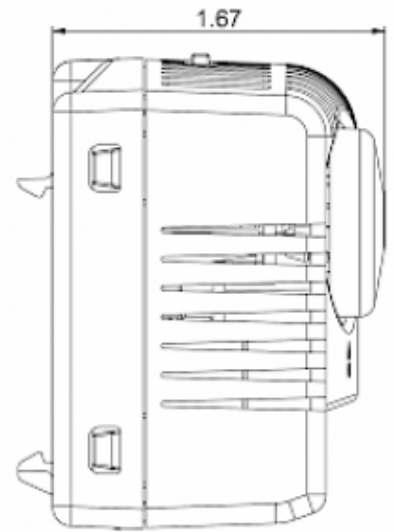

## Description

<b>Order Number:</b>	301231
<b>Brand Name:</b>	SOLIFLEX
<b>Color:</b>	Grey (RAL 7011)
<b>Housing Material:</b>	PC plastic
<b>Ingress protection:</b>	IP 20
<b>Note:</b>	Hyst. 7±3K / Sw.Pt.tol ±4K
<b>Approvals:</b>	CE, cURus
<b>UL File Number:</b>	E358385

## Technical data

<b>Operating temperature range:</b>	-40°F - 176°F
<b>Setting range:</b>	14°F - 176°F
<b>Mounting:</b>	Clips for DIN rail 1.38 inch
<b>Dimension H x W x D:</b>	2.36 x 2.85 x 1.67 inch
<b>Weight:</b>	~3.89 oz.
<b>Voltage / Frequency:</b>	max. 250 V AC 16 A(res) / 2 A(ind) max. 72 V DC max. 30 W
<b>Lifetime:</b>	100,000 hrs.
<b>Connection:</b>	2-pole terminal (x2), clamping torque 0.5 Nm max. solid wire - AWG 14 max., stranded wire - AWG 16 max.

**Cut out  
dimensions:**