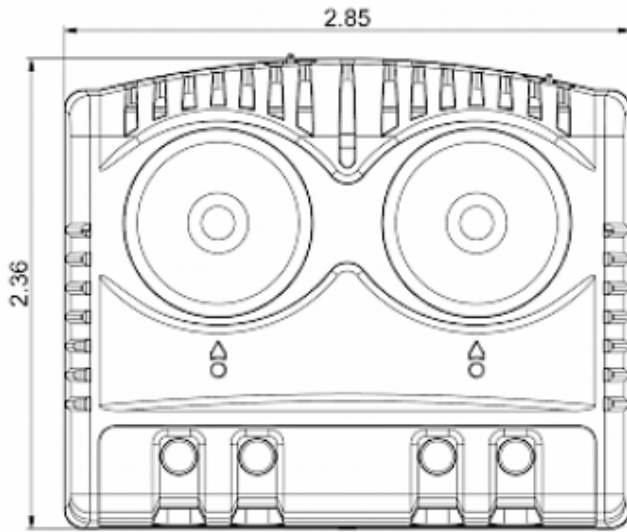

## Description

<b>Order Number:</b>	301231
<b>Brand Name:</b>	SOLIFLEX
<b>Color:</b>	Grey (RAL 7011)
<b>Housing Material:</b>	PC plastic
<b>Ingress protection:</b>	IP 20
<b>Note:</b>	Hyst. 7±3K / Sw.Pt.tol ±4K
<b>Approvals:</b>	CE, cURus
<b>UL File Number:</b>	E358385

## Technical data

<b>Operating temperature range:</b>	-40°F - 176°F
<b>Setting range:</b>	14°F - 176°F
<b>Mounting:</b>	Clips for DIN rail 1.38 inch
<b>Dimension H x W x D:</b>	2.36 x 2.85 x 1.67 inch
<b>Weight:</b>	~3.89 oz.
<b>Voltage / Frequency:</b>	max. 250 V AC 16 A(res) / 2 A(ind) max. 72 V DC max. 30 W
<b>Lifetime:</b>	100,000 hrs.
<b>Connection:</b>	2-pole terminal (x2), clamping torque 0.5 Nm max. solid wire - AWG 14 max., stranded wire - AWG 16 max.

**Cut out  
dimensions:**