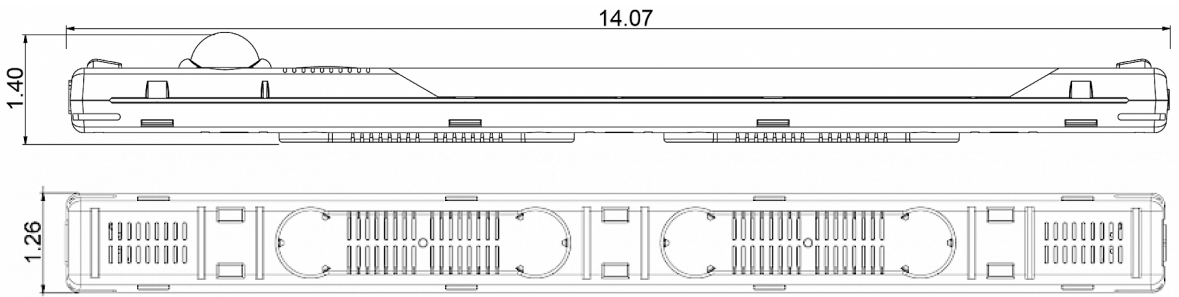

## LED light 400 Lm

### Description

<b>Order Number:</b>	400000
<b>Brand Name:</b>	STRIPLITE
<b>Color:</b>	Top cover transparent / body blue
<b>Housing Material:</b>	PC plastic
<b>Ingress protection:</b>	IP 20
<b>Included:</b>	Built-in Motion Sensor, switch off time 5 min. Mounting accessories
<b>Note:</b>	class II Energy class G
<b>Approvals:</b>	CE, cURus

## Technical data

<b>Operating temperature range:</b>	-22°F -158°F UL max temp: 140°F
<b>Mounting:</b>	Magnets / clips
<b>Dimension H x W x D:</b>	14.07 x 1.26 x 1.4 inch
<b>Weight:</b>	0.3 lbs.
<b>Voltage / Frequency:</b>	24-265 V DC/AC ~ 0/50/60 Hz
<b>Power consumption:</b>	4 Watt
<b>Lamp:</b>	LED, 7400K
<b>Luminosity:</b>	400 Lm
<b>Lifetime:</b>	50,000 hrs. @ 68°F
<b>Connection:</b>	Wieland connector

**Cut out dimensions:**